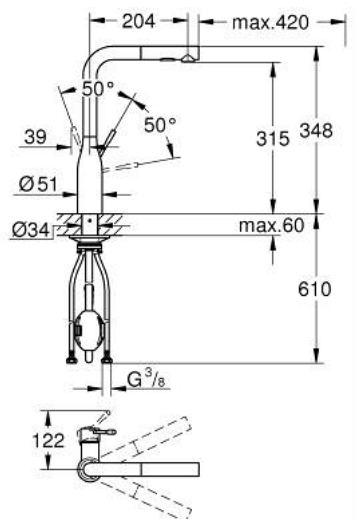

30 504 000 ESSENCE SINGLE-LEVER SINK MIXER 1/2"

PRODUCT DESCRIPTION

- Tyc: Chrome
- high spout
- single hole installation
- GROHE LongLife finish
- GROHE SilkMove 28 mm ceramic cartridge
- Pull-Out spout for greater flexibility
- Easy Docking Function guarantees easy retraction and smooth docking back to the starting position
- flow straightener
- Dual Spray - switch between laminar spray and SpeedClean shower jet using diverter
- automatic return to laminar spray
- material: metal
- swivel tubular spout, swivel area 360°
- integrated non-return valve
- protected against backflow
- flexible connection hoses
- metal fixation set
- integrated temperature limiter
- min. recommended pressure 1.0 bar
- maximum flow rate (at 3 bar): 8 l/min
- professional exclusive

30 504 000 **ESSENCE SINGLE-LEVER SINK MIXER 1/2"**

SPARE PARTS

- 1: Lever (Spare part-nr. 46927000)
- 2: Cartridge (Spare part-nr. 46580000)
- 3: Pull-Out spray (Spare part-nr. 46926000)
- 3.1: Dirt strainer (Spare part-nr. 0676800M)
- 3.2: Non-return valve (Spare part-nr. 08565000)
- 3.3: Flow straightener (Spare part-nr. 48275000)
- 4: Hose for sink mixer with pull-out dual spray or mousseur (Spare part-nr. 48293000)
- 5: Shank fastening assembly (Spare part-nr. 48384000)
- 6: Support plate (Spare part-nr. 05334000)