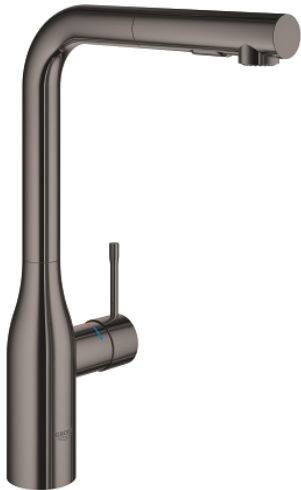

30 504 A00 ESSENCE SINGLE-LEVER SINK MIXER 1/2"

PRODUCT DESCRIPTION

- Colour: hard graphite
- high spout
- single hole installation
- GROHE LongLife finish
- GROHE SilkMove 28 mm ceramic cartridge
- Pull-Out spout for greater flexibility
- Easy Docking Function guarantees easy retraction and smooth docking back to the starting position
- flow straightener
- Dual Spray - switch between laminar spray and SpeedClean shower jet using diverter
- automatic return to laminar spray
- material: metal
- swivel tubular spout, swivel area 360°
- integrated non-return valve
- protected against backflow
- flexible connection hoses
- metal fixation set
- integrated temperature limiter
- maximum flow rate (at 3 bar): 8 l/min
- min. recommended pressure 1.0 bar
- professional exclusive