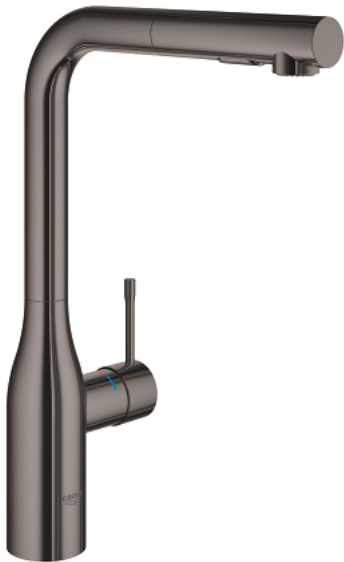

## 30 504 A00 ESSENCE SINGLE-LEVER SINK MIXER 1/2"

### PRODUCT DESCRIPTION

- Typ: hard graphite
- high spout
- single hole installation
- GROHE LongLife finish
- GROHE SilkMove 28 mm ceramic cartridge
- Pull-Out spout for greater flexibility
- Easy Docking Function guarantees easy retraction and smooth docking back to the starting position
- flow straightener
- Dual Spray - switch between laminar spray and SpeedClean shower jet using diverter
- automatic return to laminar spray
- material: metal
- swivel tubular spout, swivel area 360°
- integrated non-return valve
- protected against backflow
- flexible connection hoses
- metal fixation set
- integrated temperature limiter
- maximum flow rate (at 3 bar): 8 l/min
- min. recommended pressure 1.0 bar
- professional exclusive