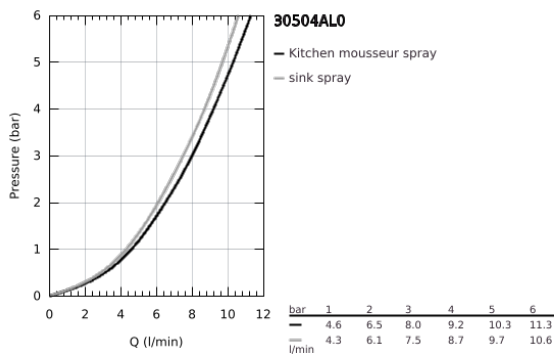

30 504 AL0 ESSENCE SINGLE-LEVER SINK MIXER 1/2"

PRODUCT DESCRIPTION

- Colour: brushed hard graphite
- high spout
- single hole installation
- GROHE LongLife finish
- GROHE SilkMove 28 mm ceramic cartridge
- Pull-Out spout for greater flexibility
- Easy Docking Function guarantees easy retraction and smooth docking back to the starting position
- flow straightener
- Dual Spray - switch between laminar spray and SpeedClean shower jet using diverter
- automatic return to laminar spray
- material: metal
- swivel tubular spout, swivel area 360°
- integrated non-return valve
- protected against backflow
- flexible connection hoses
- metal fixation set
- integrated temperature limiter
- maximum flow rate (at 3 bar): 8 l/min
- min. recommended pressure 1.0 bar
- professional exclusive

30 504 AL0 ESSENCE SINGLE-LEVER SINK MIXER 1/2"

SPARE PARTS

- 1: Lever (Spare part-nr. 46927AL0)
- 2: Cartridge (Spare part-nr. 46580000)
- 3: Pull-Out spray (Spare part-nr. 46926AL0)
- 3.1: Dirt strainer (Spare part-nr. 0676800M)
- 3.2: Non-return valve (Spare part-nr. 08565000)
- 3.3: Flow straightener (Spare part-nr. 48275000)
- 4: Hose for sink mixer with pull-out dual spray or mousseur (Spare part-nr. 48293000)
- 5: Shank fastening assembly (Spare part-nr. 48384000)
- 6: Support plate (Spare part-nr. 05334000)