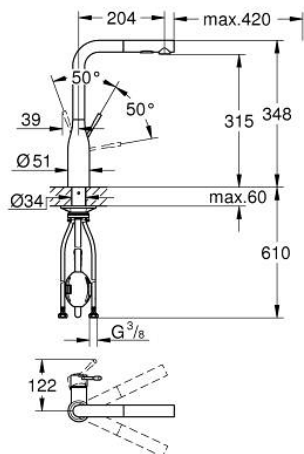

30 504 AL0 ESSENCE SINGLE-LEVER SINK MIXER 1/2"

PRODUCT DESCRIPTION

- Colour: brushed hard graphite
- high spout
- single hole installation
- GROHE LongLife finish
- GROHE SilkMove 28 mm ceramic cartridge
- Pull-Out spout for greater flexibility
- Easy Docking Function guarantees easy retraction and smooth docking back to the starting position
- flow straightener
- Dual Spray - switch between laminar spray and SpeedClean shower jet using diverter
- automatic return to laminar spray
- material: metal
- swivel tubular spout, swivel area 360°
- integrated non-return valve
- protected against backflow
- flexible connection hoses
- metal fixation set
- integrated temperature limiter
- maximum flow rate (at 3 bar): 8 l/min
- min. recommended pressure 1.0 bar
- professional exclusive

30 504 AL0 ESSENCE SINGLE-LEVER SINK MIXER 1/2"

SPARE PARTS

- 1: Lever (Spare part-nr. 46927AL0)
- 2: Cartridge (Spare part-nr. 46580000)
- 3: Pull-Out spray (Spare part-nr. 46926AL0)
- 3.1: Dirt strainer (Spare part-nr. 0676800M)
- 3.2: Non-return valve (Spare part-nr. 08565000)
- 3.3: Flow straightener (Spare part-nr. 48275000)
- 4: Hose for sink mixer with pull-out dual spray or mousseur (Spare part-nr. 48293000)
- 5: Shank fastening assembly (Spare part-nr. 48384000)
- 6: Support plate (Spare part-nr. 05334000)