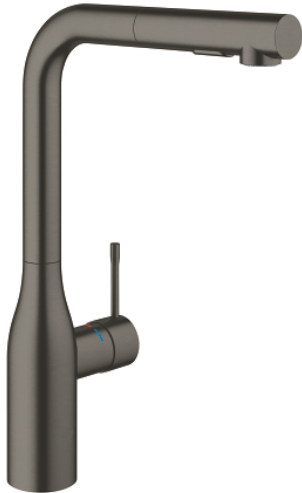

30 504 AL0 ESSENCE SINGLE-LEVER SINK MIXER 1/2"

PRODUCT DESCRIPTION

- Colour: brushed hard graphite
- high spout
- single hole installation
- GROHE LongLife finish
- GROHE SilkMove 28 mm ceramic cartridge
- Pull-Out spout for greater flexibility
- Easy Docking Function guarantees easy retraction and smooth docking back to the starting position
- flow straightener
- Dual Spray - switch between laminar spray and SpeedClean shower jet using diverter
- automatic return to laminar spray
- material: metal
- swivel tubular spout, swivel area 360°
- integrated non-return valve
- protected against backflow
- flexible connection hoses
- metal fixation set
- integrated temperature limiter
- maximum flow rate (at 3 bar): 8 l/min
- min. recommended pressure 1.0 bar
- professional exclusive

30 504 AL0 ESSENCE SINGLE-LEVER SINK MIXER 1/2"

SPARE PARTS

- 1: Lever (Spare part-nr. 46927AL0)
- 2: Cartridge (Spare part-nr. 46580000)
- 3: Pull-Out spray (Spare part-nr. 46926AL0)
- 3.1: Dirt strainer (Spare part-nr. 0676800M)
- 3.2: Non-return valve (Spare part-nr. 08565000)
- 3.3: Flow straightener (Spare part-nr. 48275000)
- 4: Hose for sink mixer with pull-out dual spray or mousseur (Spare part-nr. 48293000)
- 5: Shank fastening assembly (Spare part-nr. 48384000)
- 6: Support plate (Spare part-nr. 05334000)