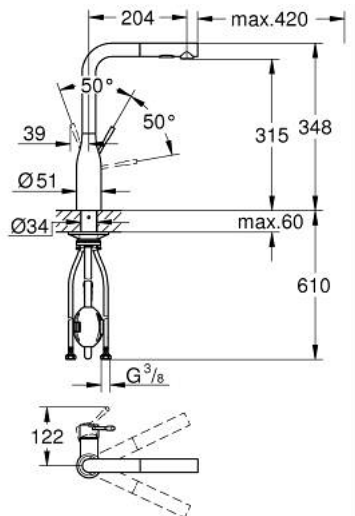

30 504 AL0 ESSENCE SINGLE-LEVER SINK MIXER 1/2"

PRODUCT DESCRIPTION

- Typ: brushed hard graphite
- high spout
- single hole installation
- GROHE LongLife finish
- GROHE SilkMove 28 mm ceramic cartridge
- Pull-Out spout for greater flexibility
- Easy Docking Function guarantees easy retraction and smooth docking back to the starting position
- flow straightener
- Dual Spray - switch between laminar spray and SpeedClean shower jet using diverter
- automatic return to laminar spray
- material: metal
- swivel tubular spout, swivel area 360°
- integrated non-return valve
- protected against backflow
- flexible connection hoses
- metal fixation set
- integrated temperature limiter
- maximum flow rate (at 3 bar): 8 l/min
- min. recommended pressure 1.0 bar
- professional exclusive

30 504 AL0 ESSENCE SINGLE-LEVER SINK MIXER 1/2"

SPARE PARTS

- 1: Lever (Spare part-nr. 46927AL0)
- 2: Cartridge (Spare part-nr. 46580000)
- 3: Pull-Out spray (Spare part-nr. 46926AL0)
- 3.1: Dirt strainer (Spare part-nr. 0676800M)
- 3.2: Non-return valve (Spare part-nr. 08565000)
- 3.3: Flow straightener (Spare part-nr. 48275000)
- 4: Hose for sink mixer with pull-out dual spray or mousseur (Spare part-nr. 48293000)
- 5: Shank fastening assembly (Spare part-nr. 48384000)
- 6: Support plate (Spare part-nr. 05334000)