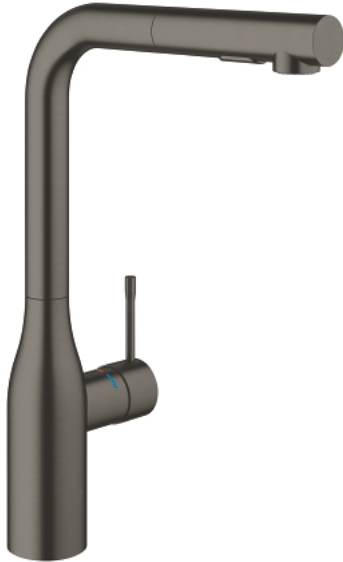

30 504 AL0 ESSENCE SINGLE-LEVER SINK MIXER 1/2"

PRODUCT DESCRIPTION

- Typ: brushed hard graphite
- high spout
- single hole installation
- GROHE LongLife finish
- GROHE SilkMove 28 mm ceramic cartridge
- Pull-Out spout for greater flexibility
- Easy Docking Function guarantees easy retraction and smooth docking back to the starting position
- flow straightener
- Dual Spray - switch between laminar spray and SpeedClean shower jet using diverter
- automatic return to laminar spray
- material: metal
- swivel tubular spout, swivel area 360°
- integrated non-return valve
- protected against backflow
- flexible connection hoses
- metal fixation set
- integrated temperature limiter
- maximum flow rate (at 3 bar): 8 l/min
- min. recommended pressure 1.0 bar
- professional exclusive

30 504 AL0 ESSENCE SINGLE-LEVER SINK MIXER 1/2"

SPARE PARTS

- 1: Lever (Spare part-nr. 46927AL0)
- 2: Cartridge (Spare part-nr. 46580000)
- 3: Pull-Out spray (Spare part-nr. 46926AL0)
- 3.1: Dirt strainer (Spare part-nr. 0676800M)
- 3.2: Non-return valve (Spare part-nr. 08565000)
- 3.3: Flow straightener (Spare part-nr. 48275000)
- 4: Hose for sink mixer with pull-out dual spray or mousseur (Spare part-nr. 48293000)
- 5: Shank fastening assembly (Spare part-nr. 48384000)
- 6: Support plate (Spare part-nr. 05334000)