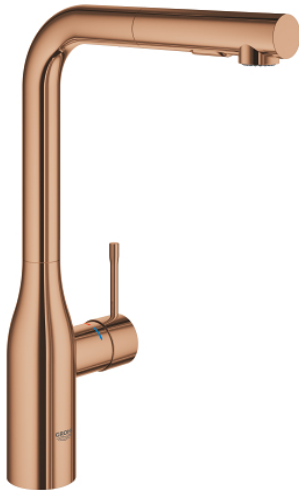

## 30 504 DA0 ESSENCE SINGLE-LEVER SINK MIXER 1/2"

### PRODUCT DESCRIPTION

- Colour: warm sunset
- high spout
- single hole installation
- GROHE LongLife finish
- GROHE SilkMove 28 mm ceramic cartridge
- Pull-Out spout for greater flexibility
- Easy Docking Function guarantees easy retraction and smooth docking back to the starting position
- flow straightener
- Dual Spray - switch between laminar spray and SpeedClean shower jet using diverter
- automatic return to laminar spray
- material: metal
- swivel tubular spout, swivel area 360°
- integrated non-return valve
- protected against backflow
- flexible connection hoses
- metal fixation set
- integrated temperature limiter
- maximum flow rate (at 3 bar): 8 l/min
- min. recommended pressure 1.0 bar
- professional exclusive