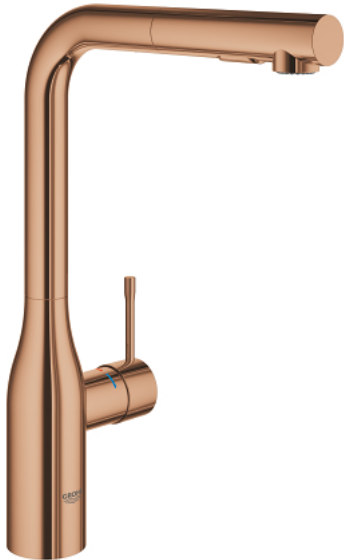

30 504 DA0 ESSENCE SINGLE-LEVER SINK MIXER 1/2"

PRODUCT DESCRIPTION

- Tyc: warm sunset
- high spout
- single hole installation
- GROHE LongLife finish
- GROHE SilkMove 28 mm ceramic cartridge
- Pull-Out spout for greater flexibility
- Easy Docking Function guarantees easy retraction and smooth docking back to the starting position
- flow straightener
- Dual Spray - switch between laminar spray and SpeedClean shower jet using diverter
- automatic return to laminar spray
- material: metal
- swivel tubular spout, swivel area 360°
- integrated non-return valve
- protected against backflow
- flexible connection hoses
- metal fixation set
- integrated temperature limiter
- maximum flow rate (at 3 bar): 8 l/min
- min. recommended pressure 1.0 bar
- professional exclusive