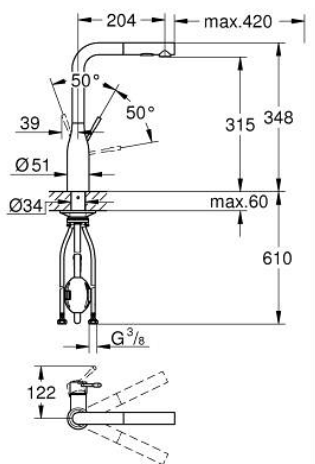

30 504 DC0 ESSENCE SINGLE-LEVER SINK MIXER 1/2"

PRODUCT DESCRIPTION

- Colour: supersteel
- high spout
- single hole installation
- GROHE LongLife finish
- GROHE SilkMove 28 mm ceramic cartridge
- Pull-Out spout for greater flexibility
- Easy Docking Function guarantees easy retraction and smooth docking back to the starting position
- flow straightener
- Dual Spray - switch between laminar spray and SpeedClean shower jet using diverter
- automatic return to laminar spray
- material: metal
- swivel tubular spout, swivel area 360°
- integrated non-return valve
- protected against backflow
- flexible connection hoses
- metal fixation set
- integrated temperature limiter
- maximum flow rate (at 3 bar): 8 l/min
- min. recommended pressure 1.0 bar
- professional exclusive

30 504 DC0 ESSENCE SINGLE-LEVER SINK MIXER 1/2"

SPARE PARTS

- 1: Lever (Spare part-nr. 46927DC0)
- 2: Cartridge (Spare part-nr. 46580000)
- 3: Pull-Out spray (Spare part-nr. 46926DC0)
- 3.1: Dirt strainer (Spare part-nr. 0676800M)
- 3.2: Non-return valve (Spare part-nr. 08565000)
- 3.3: Flow straightener (Spare part-nr. 48275000)
- 4: Hose for sink mixer with pull-out dual spray or mousseur (Spare part-nr. 48293000)
- 5: Shank fastening assembly (Spare part-nr. 48384000)
- 6: Support plate (Spare part-nr. 05334000)