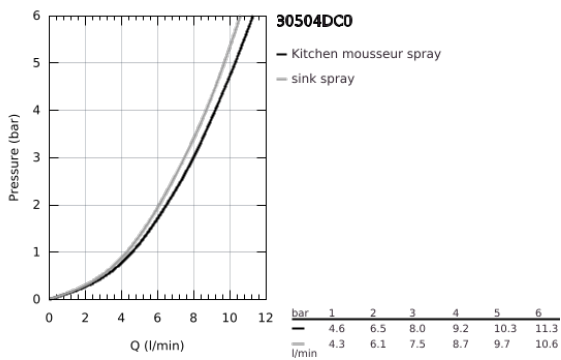

30 504 DC0 ESSENCE SINGLE-LEVER SINK MIXER 1/2"

PRODUCT DESCRIPTION

- Colour: supersteel
- high spout
- single hole installation
- GROHE LongLife finish
- GROHE SilkMove 28 mm ceramic cartridge
- Pull-Out spout for greater flexibility
- Easy Docking Function guarantees easy retraction and smooth docking back to the starting position
- flow straightener
- Dual Spray - switch between laminar spray and SpeedClean shower jet using diverter
- automatic return to laminar spray
- material: metal
- swivel tubular spout, swivel area 360°
- integrated non-return valve
- protected against backflow
- flexible connection hoses
- metal fixation set
- integrated temperature limiter
- maximum flow rate (at 3 bar): 8 l/min
- min. recommended pressure 1.0 bar
- professional exclusive

30 504 DC0 ESSENCE SINGLE-LEVER SINK MIXER 1/2"

SPARE PARTS

- 1: Lever (Spare part-nr. 46927DC0)
- 2: Cartridge (Spare part-nr. 46580000)
- 3: Pull-Out spray (Spare part-nr. 46926DC0)
- 3.1: Dirt strainer (Spare part-nr. 0676800M)
- 3.2: Non-return valve (Spare part-nr. 08565000)
- 3.3: Flow straightener (Spare part-nr. 48275000)
- 4: Hose for sink mixer with pull-out dual spray or mousseur (Spare part-nr. 48293000)
- 5: Shank fastening assembly (Spare part-nr. 48384000)
- 6: Support plate (Spare part-nr. 05334000)