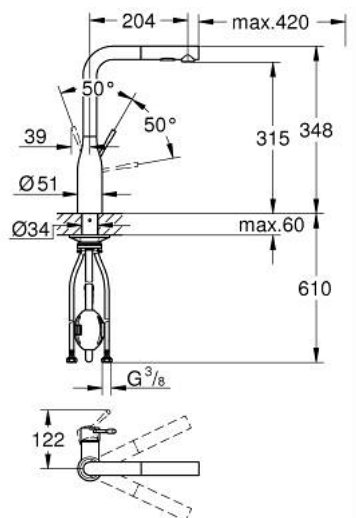

30 504 DC0 ESSENCE SINGLE-LEVER SINK MIXER 1/2"

PRODUCT DESCRIPTION

- Typ: supersteel
- high spout
- single hole installation
- GROHE LongLife finish
- GROHE SilkMove 28 mm ceramic cartridge
- Pull-Out spout for greater flexibility
- Easy Docking Function guarantees easy retraction and smooth docking back to the starting position
- flow straightener
- Dual Spray - switch between laminar spray and SpeedClean shower jet using diverter
- automatic return to laminar spray
- material: metal
- swivel tubular spout, swivel area 360°
- integrated non-return valve
- protected against backflow
- flexible connection hoses
- metal fixation set
- integrated temperature limiter
- maximum flow rate (at 3 bar): 8 l/min
- min. recommended pressure 1.0 bar
- professional exclusive

30 504 DC0 ESSENCE SINGLE-LEVER SINK MIXER 1/2"

SPARE PARTS

- 1: Lever (Spare part-nr. 46927DC0)
- 2: Cartridge (Spare part-nr. 46580000)
- 3: Pull-Out spray (Spare part-nr. 46926DC0)
- 3.1: Dirt strainer (Spare part-nr. 0676800M)
- 3.2: Non-return valve (Spare part-nr. 08565000)
- 3.3: Flow straightener (Spare part-nr. 48275000)
- 4: Hose for sink mixer with pull-out dual spray or mousseur (Spare part-nr. 48293000)
- 5: Shank fastening assembly (Spare part-nr. 48384000)
- 6: Support plate (Spare part-nr. 05334000)