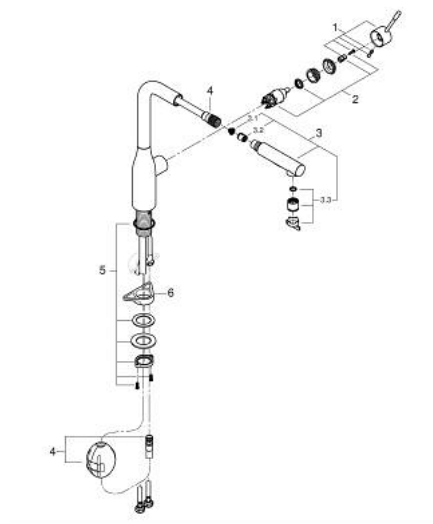

30 504 DC0 ESSENCE SINGLE-LEVER SINK MIXER 1/2"

PRODUCT DESCRIPTION

- Typ: supersteel
- high spout
- single hole installation
- GROHE LongLife finish
- GROHE SilkMove 28 mm ceramic cartridge
- Pull-Out spout for greater flexibility
- Easy Docking Function guarantees easy retraction and smooth docking back to the starting position
- flow straightener
- Dual Spray - switch between laminar spray and SpeedClean shower jet using diverter
- automatic return to laminar spray
- material: metal
- swivel tubular spout, swivel area 360°
- integrated non-return valve
- protected against backflow
- flexible connection hoses
- metal fixation set
- integrated temperature limiter
- maximum flow rate (at 3 bar): 8 l/min
- min. recommended pressure 1.0 bar
- professional exclusive

30 504 DC0 ESSENCE SINGLE-LEVER SINK MIXER 1/2"

SPARE PARTS

- 1: Lever (Spare part-nr. 46927DC0)
- 2: Cartridge (Spare part-nr. 46580000)
- 3: Pull-Out spray (Spare part-nr. 46926DC0)
- 3.1: Dirt strainer (Spare part-nr. 0676800M)
- 3.2: Non-return valve (Spare part-nr. 08565000)
- 3.3: Flow straightener (Spare part-nr. 48275000)
- 4: Hose for sink mixer with pull-out dual spray or mousseur (Spare part-nr. 48293000)
- 5: Shank fastening assembly (Spare part-nr. 48384000)
- 6: Support plate (Spare part-nr. 05334000)