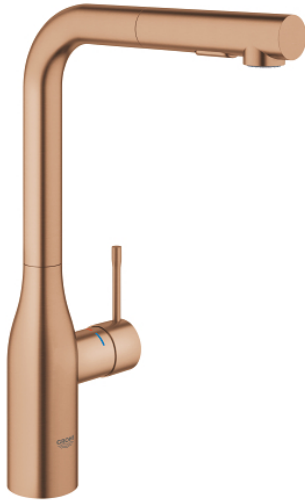

30 504 DL0 ESSENCE SINGLE-LEVER SINK MIXER 1/2"

PRODUCT DESCRIPTION

- Colour: brushed warm sunset
- high spout
- single hole installation
- GROHE LongLife finish
- GROHE SilkMove 28 mm ceramic cartridge
- Pull-Out spout for greater flexibility
- Easy Docking Function guarantees easy retraction and smooth docking back to the starting position
- flow straightener
- Dual Spray - switch between laminar spray and SpeedClean shower jet using diverter
- automatic return to laminar spray
- material: metal
- swivel tubular spout, swivel area 360°
- integrated non-return valve
- protected against backflow
- flexible connection hoses
- metal fixation set
- integrated temperature limiter
- maximum flow rate (at 3 bar): 8 l/min
- min. recommended pressure 1.0 bar
- professional exclusive