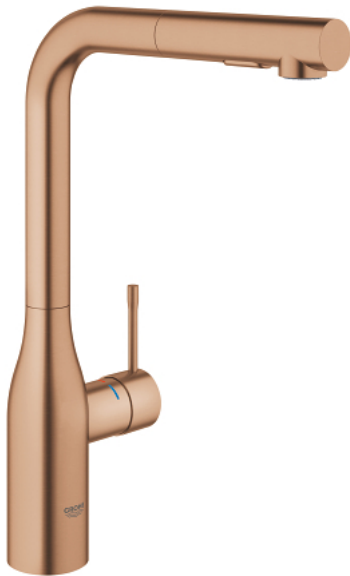

30 504 DL0 ESSENCE SINGLE-LEVER SINK MIXER 1/2"

PRODUCT DESCRIPTION

- Typ: brushed warm sunset
- high spout
- single hole installation
- GROHE LongLife finish
- GROHE SilkMove 28 mm ceramic cartridge
- Pull-Out spout for greater flexibility
- Easy Docking Function guarantees easy retraction and smooth docking back to the starting position
- flow straightener
- Dual Spray - switch between laminar spray and SpeedClean shower jet using diverter
- automatic return to laminar spray
- material: metal
- swivel tubular spout, swivel area 360°
- integrated non-return valve
- protected against backflow
- flexible connection hoses
- metal fixation set
- integrated temperature limiter
- maximum flow rate (at 3 bar): 8 l/min
- min. recommended pressure 1.0 bar
- professional exclusive