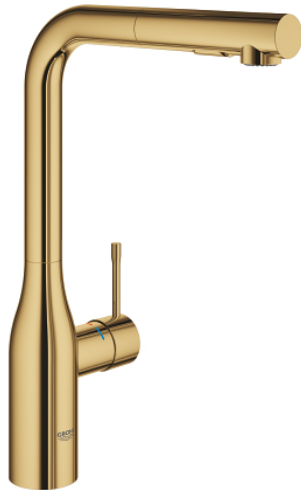

30 504 GL0 ESSENCE SINGLE-LEVER SINK MIXER 1/2"

PRODUCT DESCRIPTION

- Colour: cool sunrise
- high spout
- single hole installation
- GROHE LongLife finish
- GROHE SilkMove 28 mm ceramic cartridge
- Pull-Out spout for greater flexibility
- Easy Docking Function guarantees easy retraction and smooth docking back to the starting position
- flow straightener
- Dual Spray - switch between laminar spray and SpeedClean shower jet using diverter
- automatic return to laminar spray
- material: metal
- swivel tubular spout, swivel area 360°
- integrated non-return valve
- protected against backflow
- flexible connection hoses
- metal fixation set
- integrated temperature limiter
- maximum flow rate (at 3 bar): 8 l/min
- min. recommended pressure 1.0 bar
- professional exclusive