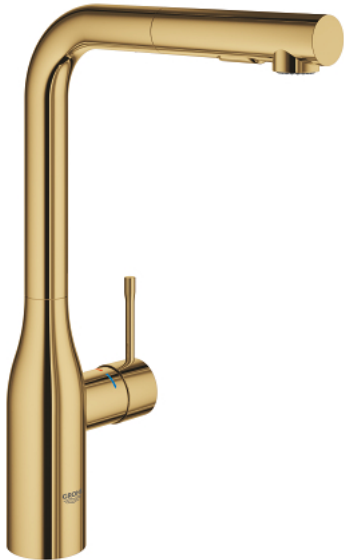

30 504 GL0 ESSENCE SINGLE-LEVER SINK MIXER 1/2"

PRODUCT DESCRIPTION

- Typ: cool sunrise
- high spout
- single hole installation
- GROHE LongLife finish
- GROHE SilkMove 28 mm ceramic cartridge
- Pull-Out spout for greater flexibility
- Easy Docking Function guarantees easy retraction and smooth docking back to the starting position
- flow straightener
- Dual Spray - switch between laminar spray and SpeedClean shower jet using diverter
- automatic return to laminar spray
- material: metal
- swivel tubular spout, swivel area 360°
- integrated non-return valve
- protected against backflow
- flexible connection hoses
- metal fixation set
- integrated temperature limiter
- maximum flow rate (at 3 bar): 8 l/min
- min. recommended pressure 1.0 bar
- professional exclusive