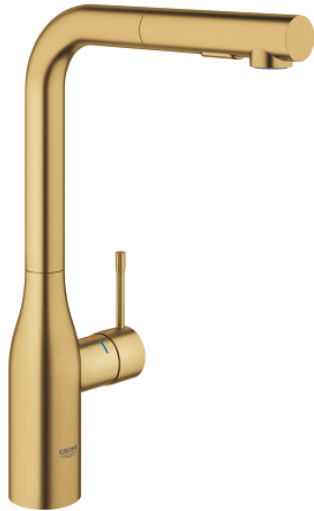

30 504 GN0 ESSENCE SINGLE-LEVER SINK MIXER 1/2"

PRODUCT DESCRIPTION

- Colour: brushed cool sunrise
- high spout
- single hole installation
- GROHE LongLife finish
- GROHE SilkMove 28 mm ceramic cartridge
- Pull-Out spout for greater flexibility
- Easy Docking Function guarantees easy retraction and smooth docking back to the starting position
- flow straightener
- Dual Spray - switch between laminar spray and SpeedClean shower jet using diverter
- automatic return to laminar spray
- material: metal
- swivel tubular spout, swivel area 360°
- integrated non-return valve
- protected against backflow
- flexible connection hoses
- metal fixation set
- integrated temperature limiter
- maximum flow rate (at 3 bar): 8 l/min
- min. recommended pressure 1.0 bar
- professional exclusive