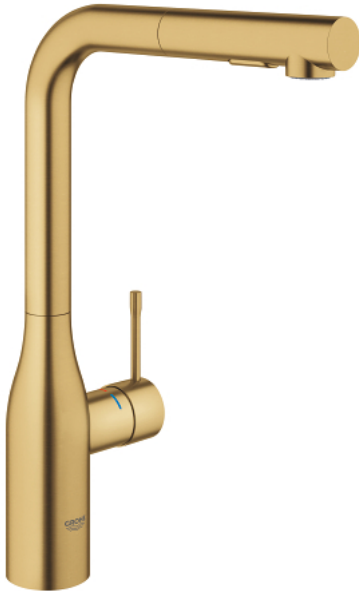

### 30 504 GN0 ESSENCE SINGLE-LEVER SINK MIXER 1/2"

#### PRODUCT DESCRIPTION

- Typ: brushed cool sunrise
- high spout
- single hole installation
- GROHE LongLife finish
- GROHE SilkMove 28 mm ceramic cartridge
- Pull-Out spout for greater flexibility
- Easy Docking Function guarantees easy retraction and smooth docking back to the starting position
- flow straightener
- Dual Spray - switch between laminar spray and SpeedClean shower jet using diverter
- automatic return to laminar spray
- material: metal
- swivel tubular spout, swivel area 360°
- integrated non-return valve
- protected against backflow
- flexible connection hoses
- metal fixation set
- integrated temperature limiter
- maximum flow rate (at 3 bar): 8 l/min
- min. recommended pressure 1.0 bar
- professional exclusive