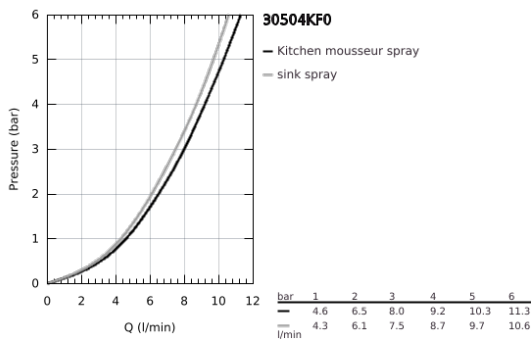

### 30 504 KF0 ESSENCE SINGLE-LEVER SINK MIXER 1/2"

#### PRODUCT DESCRIPTION

- Colour: phantom black
- high spout
- single hole installation
- GROHE SilkMove 28 mm ceramic cartridge
- Pull-Out spout for greater flexibility
- Easy Docking Function guarantees easy retraction and smooth docking back to the starting position
- flow straightener
- Dual Spray - switch between laminar spray and SpeedClean shower jet using diverter
- automatic return to laminar spray
- material: metal
- swivel tubular spout, swivel area 360°
- integrated non-return valve
- protected against backflow
- flexible connection hoses
- metal fixation set
- integrated temperature limiter
- maximum flow rate (at 3 bar): 8 l/min
- min. recommended pressure 1.0 bar
- professional exclusive

## 30 504 KF0 ESSENCE SINGLE-LEVER SINK MIXER 1/2"