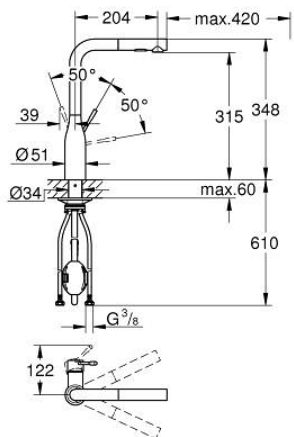

### 30 504 KF0 ESSENCE SINGLE-LEVER SINK MIXER 1/2"

#### PRODUCT DESCRIPTION

- Colour: phantom black
- high spout
- single hole installation
- GROHE SilkMove 28 mm ceramic cartridge
- Pull-Out spout for greater flexibility
- Easy Docking Function guarantees easy retraction and smooth docking back to the starting position
- flow straightener
- Dual Spray - switch between laminar spray and SpeedClean shower jet using diverter
- automatic return to laminar spray
- material: metal
- swivel tubular spout, swivel area 360°
- integrated non-return valve
- protected against backflow
- flexible connection hoses
- metal fixation set
- integrated temperature limiter
- maximum flow rate (at 3 bar): 8 l/min
- min. recommended pressure 1.0 bar
- professional exclusive

## 30 504 KF0 ESSENCE SINGLE-LEVER SINK MIXER 1/2"

### SPARE PARTS

- 1: lever (Spare part-nr. 46927KF0)
- 2: Cartridge (Spare part-nr. 46580000)
- 3: Pull-Out spray (Spare part-nr. 46926KF0)
- 3.1: Dirt strainer (Spare part-nr. 0676800M)
- 3.2: Non-return valve (Spare part-nr. 08565000)
- 3.3: Flow straightener (Spare part-nr. 48275000)
- 4: Hose for sink mixer with pull-out dual spray or mousseur (Spare part-nr. 48293000)
- 5: Shank fastening assembly (Spare part-nr. 48384000)
- 6: Support plate (Spare part-nr. 05334000)