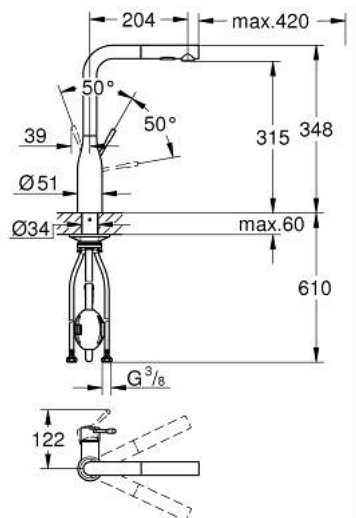

## 30 504 KF0 ESSENCE SINGLE-LEVER SINK MIXER 1/2"

### PRODUCT DESCRIPTION

- Tyc: phantom black
- high spout
- single hole installation
- GROHE SilkMove 28 mm ceramic cartridge
- Pull-Out spout for greater flexibility
- Easy Docking Function guarantees easy retraction and smooth docking back to the starting position
- flow straightener
- Dual Spray - switch between laminar spray and SpeedClean shower jet using diverter
- automatic return to laminar spray
- material: metal
- swivel tubular spout, swivel area 360°
- integrated non-return valve
- protected against backflow
- flexible connection hoses
- metal fixation set
- integrated temperature limiter
- maximum flow rate (at 3 bar): 8 l/min
- min. recommended pressure 1.0 bar
- professional exclusive

### SPARE PARTS

- 1: lever (Spare part-nr. 46927KF0)
- 2: Cartridge (Spare part-nr. 46580000)
- 3: Pull-Out spray (Spare part-nr. 46926KF0)
- 3.1: Dirt strainer (Spare part-nr. 0676800M)
- 3.2: Non-return valve (Spare part-nr. 08565000)
- 3.3: Flow straightener (Spare part-nr. 48275000)
- 4: Hose for sink mixer with pull-out dual spray or mousseur (Spare part-nr. 48293000)
- 5: Shank fastening assembly (Spare part-nr. 48384000)
- 6: Support plate (Spare part-nr. 05334000)