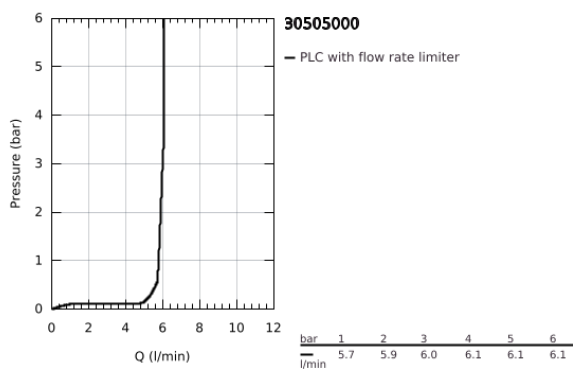

30 505 000 ESSENCE SINGLE-LEVER SINK MIXER 1/2"

PRODUCT DESCRIPTION

- Colour: chrome
- high spout
- single hole installation
- GROHE LongLife finish
- GROHE SilkMove 28 mm ceramic cartridge
- GROHE AquaGuide adjustable mousseur
- swivel tubular spout
- adjustable swivel area 0° / 150° / 360°
- flexible connection hoses
- rapid installation system
- integrated temperature limiter
- maximum flow rate (at 3 bar): 6.5 l/min
- min. recommended pressure 1.0 bar
- professional exclusive

30 505 000 ESSENCE SINGLE-LEVER SINK MIXER 1/2"

SPARE PARTS

- 1: Lever (Spare part-nr. 46927000)
 - 2: Cartridge (Spare part-nr. 46580000)
 - 3: screw ring (Spare part-nr. 48591000)
 - 4: L-spout (Spare part-nr. 13376000)
 - 4.1: Mousseur (Spare part-nr. 48270000)
 - 4.2: Sealing washer (Spare part-nr. 0128500M)
 - 4.3: Safety ring (Spare part-nr. 4826600M)
 - 5: Escutcheon (Spare part-nr. 48603000)
 - 6: Shank mounting kit (Spare part-nr. 46671000)
 - 7: Support plate (Spare part-nr. 05334000)
 - 8: Mounting wrench (Spare part-nr. 19017000)*
- * Optional accessories