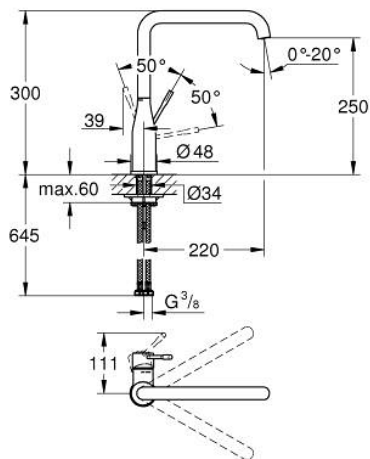

30 505 000 ESSENCE SINGLE-LEVER SINK MIXER 1/2"

PRODUCT DESCRIPTION

- Colour: chrome
- high spout
- single hole installation
- GROHE LongLife finish
- GROHE SilkMove 28 mm ceramic cartridge
- GROHE AquaGuide adjustable mousseur
- swivel tubular spout
- adjustable swivel area 0° / 150° / 360°
- flexible connection hoses
- rapid installation system
- integrated temperature limiter
- maximum flow rate (at 3 bar): 6.5 l/min
- min. recommended pressure 1.0 bar
- professional exclusive

30 505 000 ESSENCE SINGLE-LEVER SINK MIXER 1/2"

SPARE PARTS

- 1: Lever (Spare part-nr. 46927000)
 - 2: Cartridge (Spare part-nr. 46580000)
 - 3: screw ring (Spare part-nr. 48591000)
 - 4: L-spout (Spare part-nr. 13376000)
 - 4.1: Mousseur (Spare part-nr. 48270000)
 - 4.2: Sealing washer (Spare part-nr. 0128500M)
 - 4.3: Safety ring (Spare part-nr. 4826600M)
 - 5: Escutcheon (Spare part-nr. 48603000)
 - 6: Shank mounting kit (Spare part-nr. 46671000)
 - 7: Support plate (Spare part-nr. 05334000)
 - 8: Mounting wrench (Spare part-nr. 19017000)*
- * Optional accessories