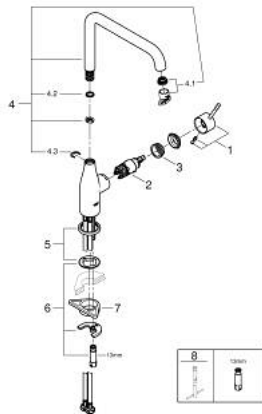

30 505 000 ESSENCE SINGLE-LEVER SINK MIXER 1/2"

PRODUCT DESCRIPTION

- Colour: chrome
- high spout
- single hole installation
- GROHE LongLife finish
- GROHE SilkMove 28 mm ceramic cartridge
- GROHE AquaGuide adjustable mousseur
- swivel tubular spout
- adjustable swivel area 0° / 150° / 360°
- flexible connection hoses
- rapid installation system
- integrated temperature limiter
- maximum flow rate (at 3 bar): 6.5 l/min
- min. recommended pressure 1.0 bar
- professional exclusive

30 505 000 ESSENCE SINGLE-LEVER SINK MIXER 1/2"

SPARE PARTS

- 1: Lever (Spare part-nr. 46927000)
 - 2: Cartridge (Spare part-nr. 46580000)
 - 3: screw ring (Spare part-nr. 48591000)
 - 4: L-spout (Spare part-nr. 13376000)
 - 4.1: Mousseur (Spare part-nr. 48270000)
 - 4.2: Sealing washer (Spare part-nr. 0128500M)
 - 4.3: Safety ring (Spare part-nr. 4826600M)
 - 5: Escutcheon (Spare part-nr. 48603000)
 - 6: Shank mounting kit (Spare part-nr. 46671000)
 - 7: Support plate (Spare part-nr. 05334000)
 - 8: Mounting wrench (Spare part-nr. 19017000)*
- * Optional accessories