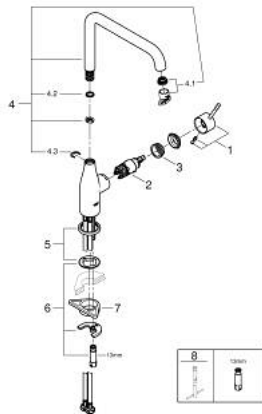

30 505 000 ESSENCE SINGLE-LEVER SINK MIXER 1/2"

PRODUCT DESCRIPTION

- Tyc: Chrome
- high spout
- single hole installation
- GROHE LongLife finish
- GROHE SilkMove 28 mm ceramic cartridge
- GROHE AquaGuide adjustable mousseur
- swivel tubular spout
- adjustable swivel area 0° / 150° / 360°
- flexible connection hoses
- rapid installation system
- integrated temperature limiter
- maximum flow rate (at 3 bar): 6.5 l/min
- min. recommended pressure 1.0 bar
- professional exclusive

30 505 000 ESSENCE SINGLE-LEVER SINK MIXER 1/2"

SPARE PARTS

- 1: Lever (Spare part-nr. 46927000)
 - 2: Cartridge (Spare part-nr. 46580000)
 - 3: screw ring (Spare part-nr. 48591000)
 - 4: L-spout (Spare part-nr. 13376000)
 - 4.1: Mousseur (Spare part-nr. 48270000)
 - 4.2: Sealing washer (Spare part-nr. 0128500M)
 - 4.3: Safety ring (Spare part-nr. 4826600M)
 - 5: Escutcheon (Spare part-nr. 48603000)
 - 6: Shank mounting kit (Spare part-nr. 46671000)
 - 7: Support plate (Spare part-nr. 05334000)
 - 8: Mounting wrench (Spare part-nr. 19017000)*
- * Optional accessories