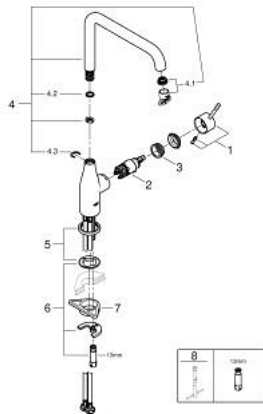

30 505 000 ESSENCE SINGLE-LEVER SINK MIXER 1/2"

PRODUCT DESCRIPTION

- Tyc: Chrome
- high spout
- single hole installation
- GROHE LongLife finish
- GROHE SilkMove 28 mm ceramic cartridge
- GROHE AquaGuide adjustable mousseur
- swivel tubular spout
- adjustable swivel area 0° / 150° / 360°
- flexible connection hoses
- rapid installation system
- integrated temperature limiter
- maximum flow rate (at 3 bar): 6.5 l/min
- min. recommended pressure 1.0 bar
- professional exclusive
- replaces Essence sink mixer 30 269 xx0

30 505 000 **ESSENCE SINGLE-LEVER SINK MIXER 1/2"**

SPARE PARTS

- 1: Lever (Spare part-nr. 46927000)
 - 2: Cartridge (Spare part-nr. 46580000)
 - 3: screw ring (Spare part-nr. 48591000)
 - 4: L-spout (Spare part-nr. 13376000)
 - 4.1: Mousseur (Spare part-nr. 48270000)
 - 4.2: Sealing washer (Spare part-nr. 0128500M)
 - 4.3: Safety ring (Spare part-nr. 4826600M)
 - 5: Escutcheon (Spare part-nr. 48603000)
 - 6: Shank mounting kit (Spare part-nr. 46671000)
 - 7: Support plate (Spare part-nr. 05334000)
 - 8: Mounting wrench (Spare part-nr. 19017000)*
- * Optional accessories