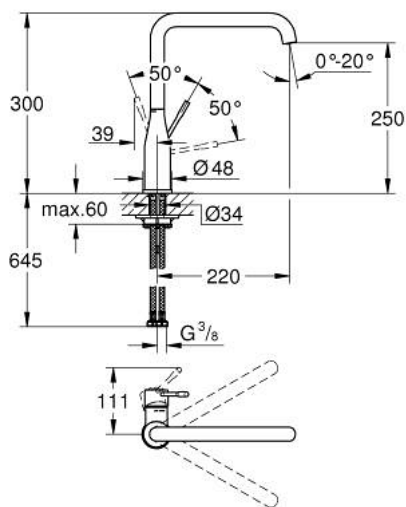

30 505 000 ESSENCE SINGLE-LEVER SINK MIXER 1/2"

PRODUCT DESCRIPTION

- Tyc: Chrome
- high spout
- single hole installation
- GROHE LongLife finish
- GROHE SilkMove 28 mm ceramic cartridge
- GROHE AquaGuide adjustable mousseur
- swivel tubular spout
- adjustable swivel area 0° / 150° / 360°
- flexible connection hoses
- rapid installation system
- integrated temperature limiter
- maximum flow rate (at 3 bar): 6.5 l/min
- min. recommended pressure 1.0 bar
- professional exclusive
- replaces Essence sink mixer 30 269 xx0

30 505 000 **ESSENCE SINGLE-LEVER SINK MIXER 1/2"**

SPARE PARTS

- 1: Lever (Spare part-nr. 46927000)
 - 2: Cartridge (Spare part-nr. 46580000)
 - 3: screw ring (Spare part-nr. 48591000)
 - 4: L-spout (Spare part-nr. 13376000)
 - 4.1: Mousseur (Spare part-nr. 48270000)
 - 4.2: Sealing washer (Spare part-nr. 0128500M)
 - 4.3: Safety ring (Spare part-nr. 4826600M)
 - 5: Escutcheon (Spare part-nr. 48603000)
 - 6: Shank mounting kit (Spare part-nr. 46671000)
 - 7: Support plate (Spare part-nr. 05334000)
 - 8: Mounting wrench (Spare part-nr. 19017000)*
- * Optional accessories