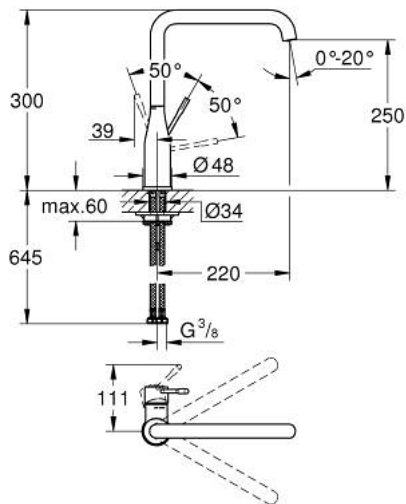

30 505 000 ESSENCE SINGLE-LEVER SINK MIXER 1/2"

PRODUCT DESCRIPTION

- Tyc: Chrome
- high spout
- single hole installation
- GROHE LongLife finish
- GROHE SilkMove 28 mm ceramic cartridge
- GROHE AquaGuide adjustable mousseur
- swivel tubular spout
- adjustable swivel area 0° / 150° / 360°
- flexible connection hoses
- rapid installation system
- integrated temperature limiter
- maximum flow rate (at 3 bar): 6.5 l/min
- min. recommended pressure 1.0 bar
- professional exclusive

30 505 000 ESSENCE SINGLE-LEVER SINK MIXER 1/2"

SPARE PARTS

- 1: Lever (Spare part-nr. 46927000)
 - 2: Cartridge (Spare part-nr. 46580000)
 - 3: screw ring (Spare part-nr. 48591000)
 - 4: L-spout (Spare part-nr. 13376000)
 - 4.1: Mousseur (Spare part-nr. 48270000)
 - 4.2: Sealing washer (Spare part-nr. 0128500M)
 - 4.3: Safety ring (Spare part-nr. 4826600M)
 - 5: Escutcheon (Spare part-nr. 48603000)
 - 6: Shank mounting kit (Spare part-nr. 46671000)
 - 7: Support plate (Spare part-nr. 05334000)
 - 8: Mounting wrench (Spare part-nr. 19017000)*
- * Optional accessories