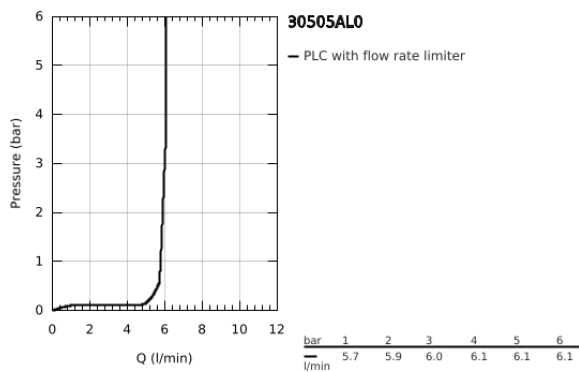

30 505 AL0 ESSENCE SINGLE-LEVER SINK MIXER 1/2"

PRODUCT DESCRIPTION

- Colour: brushed hard graphite
- high spout
- single hole installation
- GROHE LongLife finish
- GROHE SilkMove 28 mm ceramic cartridge
- GROHE AquaGuide adjustable mousseur
- swivel tubular spout
- adjustable swivel area 0° / 150° / 360°
- flexible connection hoses
- rapid installation system
- integrated temperature limiter
- maximum flow rate (at 3 bar): 6.5 l/min
- min. recommended pressure 1.0 bar
- professional exclusive

30 505 AL0 ESSENCE SINGLE-LEVER SINK MIXER 1/2"

SPARE PARTS

- 1: Lever (Spare part-nr. 46927AL0)
 - 2: Cartridge (Spare part-nr. 46580000)
 - 3: screw ring (Spare part-nr. 48591000)
 - 4: L-spout (Spare part-nr. 13376AL0)
 - 4.1: Mousseur (Spare part-nr. 48270000)
 - 4.2: Sealing washer (Spare part-nr. 0128500M)
 - 4.3: Safety ring (Spare part-nr. 4826600M)
 - 5: Escutcheon (Spare part-nr. 48603AL0)
 - 6: Shank mounting kit (Spare part-nr. 46671000)
 - 7: Support plate (Spare part-nr. 05334000)
 - 8: Mounting wrench (Spare part-nr. 19017000)*
- * Optional accessories