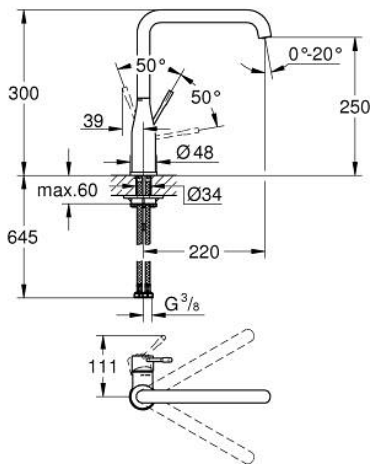

30 505 AL0 ESSENCE SINGLE-LEVER SINK MIXER 1/2"

PRODUCT DESCRIPTION

- Colour: brushed hard graphite
- high spout
- single hole installation
- GROHE LongLife finish
- GROHE SilkMove 28 mm ceramic cartridge
- GROHE AquaGuide adjustable mousseur
- swivel tubular spout
- adjustable swivel area 0° / 150° / 360°
- flexible connection hoses
- rapid installation system
- integrated temperature limiter
- maximum flow rate (at 3 bar): 6.5 l/min
- min. recommended pressure 1.0 bar
- professional exclusive

30 505 AL0 ESSENCE SINGLE-LEVER SINK MIXER 1/2"

SPARE PARTS

- 1: Lever (Spare part-nr. 46927AL0)
 - 2: Cartridge (Spare part-nr. 46580000)
 - 3: screw ring (Spare part-nr. 48591000)
 - 4: L-spout (Spare part-nr. 13376AL0)
 - 4.1: Mousseur (Spare part-nr. 48270000)
 - 4.2: Sealing washer (Spare part-nr. 0128500M)
 - 4.3: Safety ring (Spare part-nr. 4826600M)
 - 5: Escutcheon (Spare part-nr. 48603AL0)
 - 6: Shank mounting kit (Spare part-nr. 46671000)
 - 7: Support plate (Spare part-nr. 05334000)
 - 8: Mounting wrench (Spare part-nr. 19017000)*
- * Optional accessories