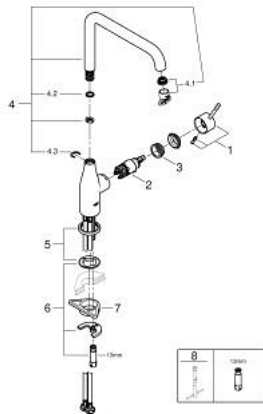

30 505 AL0 ESSENCE SINGLE-LEVER SINK MIXER 1/2"

PRODUCT DESCRIPTION

- Colour: brushed hard graphite
- high spout
- single hole installation
- GROHE LongLife finish
- GROHE SilkMove 28 mm ceramic cartridge
- GROHE AquaGuide adjustable mousseur
- swivel tubular spout
- adjustable swivel area 0° / 150° / 360°
- flexible connection hoses
- rapid installation system
- integrated temperature limiter
- maximum flow rate (at 3 bar): 6.5 l/min
- min. recommended pressure 1.0 bar
- professional exclusive

30 505 AL0 ESSENCE SINGLE-LEVER SINK MIXER 1/2"

SPARE PARTS

- 1: Lever (Spare part-nr. 46927AL0)
 - 2: Cartridge (Spare part-nr. 46580000)
 - 3: screw ring (Spare part-nr. 48591000)
 - 4: L-spout (Spare part-nr. 13376AL0)
 - 4.1: Mousseur (Spare part-nr. 48270000)
 - 4.2: Sealing washer (Spare part-nr. 0128500M)
 - 4.3: Safety ring (Spare part-nr. 4826600M)
 - 5: Escutcheon (Spare part-nr. 48603AL0)
 - 6: Shank mounting kit (Spare part-nr. 46671000)
 - 7: Support plate (Spare part-nr. 05334000)
 - 8: Mounting wrench (Spare part-nr. 19017000)*
- * Optional accessories