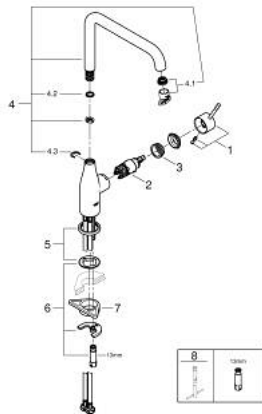

30 505 AL0 ESSENCE SINGLE-LEVER SINK MIXER 1/2"

PRODUCT DESCRIPTION

- Typ: brushed hard graphite
- high spout
- single hole installation
- GROHE LongLife finish
- GROHE SilkMove 28 mm ceramic cartridge
- GROHE AquaGuide adjustable mousseur
- swivel tubular spout
- adjustable swivel area 0° / 150° / 360°
- flexible connection hoses
- rapid installation system
- integrated temperature limiter
- maximum flow rate (at 3 bar): 6.5 l/min
- min. recommended pressure 1.0 bar
- professional exclusive

30 505 AL0 ESSENCE SINGLE-LEVER SINK MIXER 1/2"

SPARE PARTS

- 1: Lever (Spare part-nr. 46927AL0)
 - 2: Cartridge (Spare part-nr. 46580000)
 - 3: screw ring (Spare part-nr. 48591000)
 - 4: L-spout (Spare part-nr. 13376AL0)
 - 4.1: Mousseur (Spare part-nr. 48270000)
 - 4.2: Sealing washer (Spare part-nr. 0128500M)
 - 4.3: Safety ring (Spare part-nr. 4826600M)
 - 5: Escutcheon (Spare part-nr. 48603AL0)
 - 6: Shank mounting kit (Spare part-nr. 46671000)
 - 7: Support plate (Spare part-nr. 05334000)
 - 8: Mounting wrench (Spare part-nr. 19017000)*
- * Optional accessories