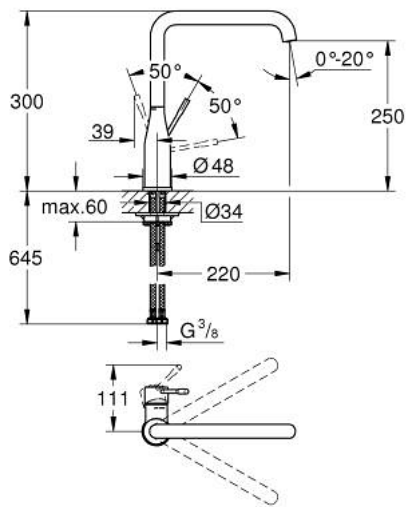

30 505 AL0 ESSENCE SINGLE-LEVER SINK MIXER 1/2"

PRODUCT DESCRIPTION

- Typ: brushed hard graphite
- high spout
- single hole installation
- GROHE LongLife finish
- GROHE SilkMove 28 mm ceramic cartridge
- GROHE AquaGuide adjustable mousseur
- swivel tubular spout
- adjustable swivel area 0° / 150° / 360°
- flexible connection hoses
- rapid installation system
- integrated temperature limiter
- maximum flow rate (at 3 bar): 6.5 l/min
- min. recommended pressure 1.0 bar
- professional exclusive

30 505 AL0 ESSENCE SINGLE-LEVER SINK MIXER 1/2"

SPARE PARTS

- 1: Lever (Spare part-nr. 46927AL0)
 - 2: Cartridge (Spare part-nr. 46580000)
 - 3: screw ring (Spare part-nr. 48591000)
 - 4: L-spout (Spare part-nr. 13376AL0)
 - 4.1: Mousseur (Spare part-nr. 48270000)
 - 4.2: Sealing washer (Spare part-nr. 0128500M)
 - 4.3: Safety ring (Spare part-nr. 4826600M)
 - 5: Escutcheon (Spare part-nr. 48603AL0)
 - 6: Shank mounting kit (Spare part-nr. 46671000)
 - 7: Support plate (Spare part-nr. 05334000)
 - 8: Mounting wrench (Spare part-nr. 19017000)*
- * Optional accessories