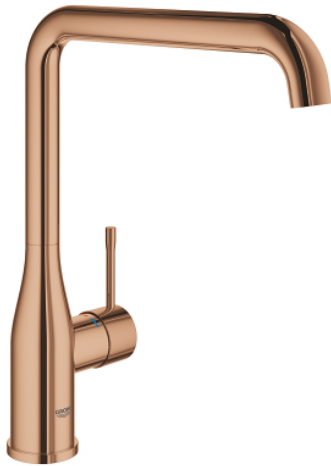

### 30 505 DA0 ESSENCE SINGLE-LEVER SINK MIXER 1/2"

#### PRODUCT DESCRIPTION

- Colour: warm sunset
- high spout
- single hole installation
- GROHE LongLife finish
- GROHE SilkMove 28 mm ceramic cartridge
- GROHE AquaGuide adjustable mousseur
- swivel tubular spout
- adjustable swivel area 0° / 150° / 360°
- flexible connection hoses
- rapid installation system
- integrated temperature limiter
- maximum flow rate (at 3 bar): 6.5 l/min
- min. recommended pressure 1.0 bar
- professional exclusive