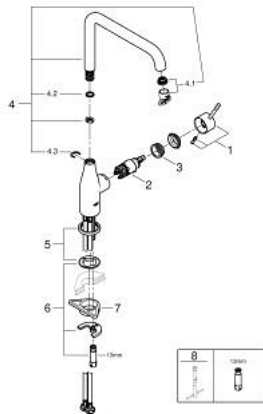

### 30 505 DC0 ESSENCE SINGLE-LEVER SINK MIXER 1/2"

#### PRODUCT DESCRIPTION

- Colour: supersteel
- high spout
- single hole installation
- GROHE LongLife finish
- GROHE SilkMove 28 mm ceramic cartridge
- GROHE AquaGuide adjustable mousseur
- swivel tubular spout
- adjustable swivel area 0° / 150° / 360°
- flexible connection hoses
- rapid installation system
- integrated temperature limiter
- maximum flow rate (at 3 bar): 6.5 l/min
- min. recommended pressure 1.0 bar
- professional exclusive

## 30 505 DC0 ESSENCE SINGLE-LEVER SINK MIXER 1/2"

### SPARE PARTS

- 1: Lever (Spare part-nr. 46927DC0)
  - 2: Cartridge (Spare part-nr. 46580000)
  - 3: screw ring (Spare part-nr. 48591000)
  - 4: L-spout (Spare part-nr. 13376DC0)
  - 4.1: Mousseur (Spare part-nr. 48270000)
  - 4.2: Sealing washer (Spare part-nr. 0128500M)
  - 4.3: Safety ring (Spare part-nr. 4826600M)
  - 5: Escutcheon (Spare part-nr. 48603DC0)
  - 6: Shank mounting kit (Spare part-nr. 46671000)
  - 7: Support plate (Spare part-nr. 05334000)
  - 8: Mounting wrench (Spare part-nr. 19017000)\*
- \* Optional accessories