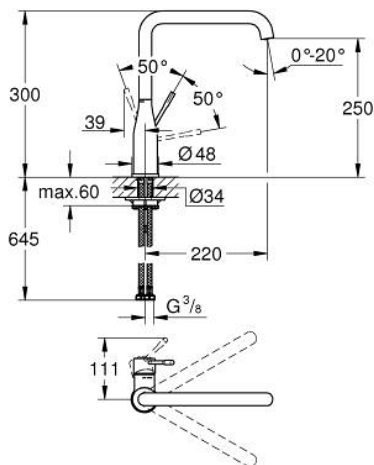

### 30 505 DC0 ESSENCE SINGLE-LEVER SINK MIXER 1/2"

#### PRODUCT DESCRIPTION

- Colour: supersteel
- high spout
- single hole installation
- GROHE LongLife finish
- GROHE SilkMove 28 mm ceramic cartridge
- GROHE AquaGuide adjustable mousseur
- swivel tubular spout
- adjustable swivel area 0° / 150° / 360°
- flexible connection hoses
- rapid installation system
- integrated temperature limiter
- maximum flow rate (at 3 bar): 6.5 l/min
- min. recommended pressure 1.0 bar
- professional exclusive

## 30 505 DC0 ESSENCE SINGLE-LEVER SINK MIXER 1/2"

### SPARE PARTS

- 1: Lever (Spare part-nr. 46927DC0)
  - 2: Cartridge (Spare part-nr. 46580000)
  - 3: screw ring (Spare part-nr. 48591000)
  - 4: L-spout (Spare part-nr. 13376DC0)
  - 4.1: Mousseur (Spare part-nr. 48270000)
  - 4.2: Sealing washer (Spare part-nr. 0128500M)
  - 4.3: Safety ring (Spare part-nr. 4826600M)
  - 5: Escutcheon (Spare part-nr. 48603DC0)
  - 6: Shank mounting kit (Spare part-nr. 46671000)
  - 7: Support plate (Spare part-nr. 05334000)
  - 8: Mounting wrench (Spare part-nr. 19017000)\*
- \* Optional accessories