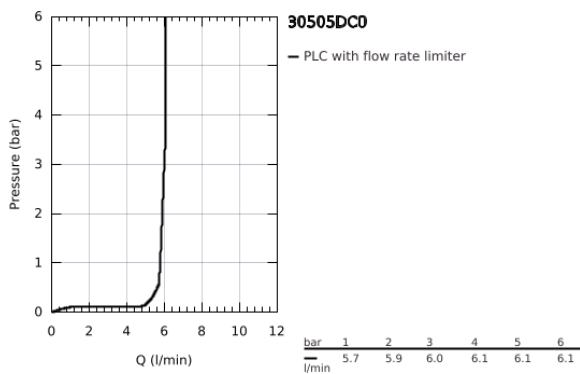

### 30 505 DC0 ESSENCE SINGLE-LEVER SINK MIXER 1/2"

#### PRODUCT DESCRIPTION

- Colour: supersteel
- high spout
- single hole installation
- GROHE LongLife finish
- GROHE SilkMove 28 mm ceramic cartridge
- GROHE AquaGuide adjustable mousseur
- swivel tubular spout
- adjustable swivel area 0° / 150° / 360°
- flexible connection hoses
- rapid installation system
- integrated temperature limiter
- maximum flow rate (at 3 bar): 6.5 l/min
- min. recommended pressure 1.0 bar
- professional exclusive

## 30 505 DC0 ESSENCE SINGLE-LEVER SINK MIXER 1/2"