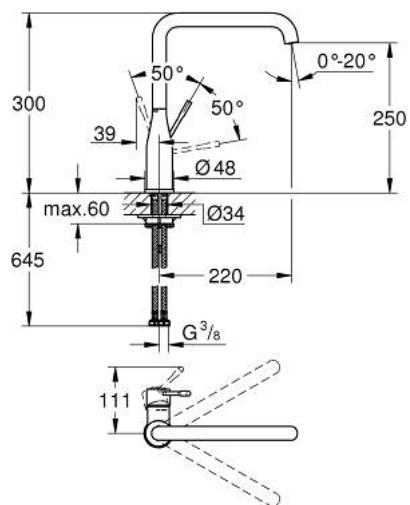

## 30 505 DC0 ESSENCE SINGLE-LEVER SINK MIXER 1/2"

### PRODUCT DESCRIPTION

- Typ: supersteel
- high spout
- single hole installation
- GROHE LongLife finish
- GROHE SilkMove 28 mm ceramic cartridge
- GROHE AquaGuide adjustable mousseur
- swivel tubular spout
- adjustable swivel area 0° / 150° / 360°
- flexible connection hoses
- rapid installation system
- integrated temperature limiter
- maximum flow rate (at 3 bar): 6.5 l/min
- min. recommended pressure 1.0 bar
- professional exclusive

### SPARE PARTS

- 1: Lever (Spare part-nr. 46927DC0)
  - 2: Cartridge (Spare part-nr. 46580000)
  - 3: screw ring (Spare part-nr. 48591000)
  - 4: L-spout (Spare part-nr. 13376DC0)
  - 4.1: Mousseur (Spare part-nr. 48270000)
  - 4.2: Sealing washer (Spare part-nr. 0128500M)
  - 4.3: Safety ring (Spare part-nr. 4826600M)
  - 5: Escutcheon (Spare part-nr. 48603DC0)
  - 6: Shank mounting kit (Spare part-nr. 46671000)
  - 7: Support plate (Spare part-nr. 05334000)
  - 8: Mounting wrench (Spare part-nr. 19017000)\*
- \* Optional accessories