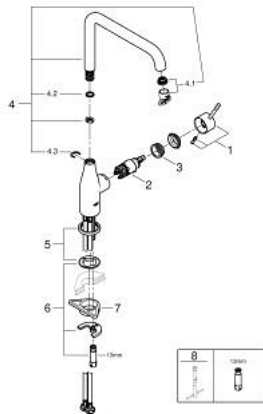

## 30 505 DC0 ESSENCE SINGLE-LEVER SINK MIXER 1/2"

### PRODUCT DESCRIPTION

- Typ: supersteel
- high spout
- single hole installation
- GROHE LongLife finish
- GROHE SilkMove 28 mm ceramic cartridge
- GROHE AquaGuide adjustable mousseur
- swivel tubular spout
- adjustable swivel area 0° / 150° / 360°
- flexible connection hoses
- rapid installation system
- integrated temperature limiter
- maximum flow rate (at 3 bar): 6.5 l/min
- min. recommended pressure 1.0 bar
- professional exclusive

### SPARE PARTS

- 1: Lever (Spare part-nr. 46927DC0)
  - 2: Cartridge (Spare part-nr. 46580000)
  - 3: screw ring (Spare part-nr. 48591000)
  - 4: L-spout (Spare part-nr. 13376DC0)
  - 4.1: Mousseur (Spare part-nr. 48270000)
  - 4.2: Sealing washer (Spare part-nr. 0128500M)
  - 4.3: Safety ring (Spare part-nr. 4826600M)
  - 5: Escutcheon (Spare part-nr. 48603DC0)
  - 6: Shank mounting kit (Spare part-nr. 46671000)
  - 7: Support plate (Spare part-nr. 05334000)
  - 8: Mounting wrench (Spare part-nr. 19017000)\*
- \* Optional accessories