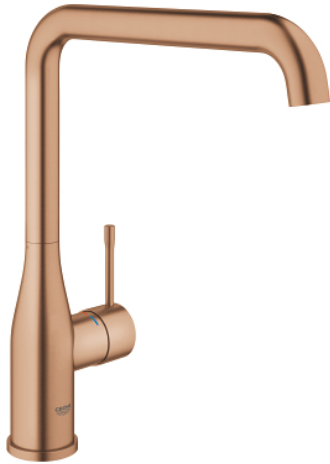

30 505 DL0 ESSENCE SINGLE-LEVER SINK MIXER 1/2"

PRODUCT DESCRIPTION

- Colour: brushed warm sunset
- high spout
- single hole installation
- GROHE LongLife finish
- GROHE SilkMove 28 mm ceramic cartridge
- GROHE AquaGuide adjustable mousseur
- swivel tubular spout
- adjustable swivel area 0° / 150° / 360°
- flexible connection hoses
- rapid installation system
- integrated temperature limiter
- maximum flow rate (at 3 bar): 6.5 l/min
- min. recommended pressure 1.0 bar
- professional exclusive