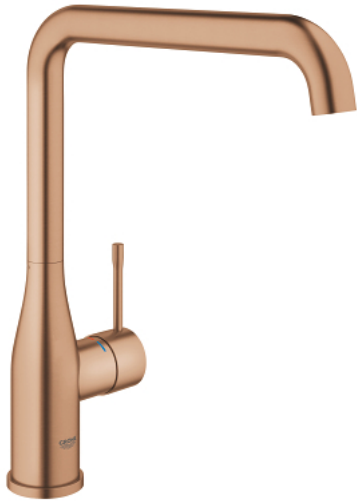

30 505 DL0 ESSENCE SINGLE-LEVER SINK MIXER 1/2"

PRODUCT DESCRIPTION

- Typ: brushed warm sunset
- high spout
- single hole installation
- GROHE LongLife finish
- GROHE SilkMove 28 mm ceramic cartridge
- GROHE AquaGuide adjustable mousseur
- swivel tubular spout
- adjustable swivel area 0° / 150° / 360°
- flexible connection hoses
- rapid installation system
- integrated temperature limiter
- maximum flow rate (at 3 bar): 6.5 l/min
- min. recommended pressure 1.0 bar
- professional exclusive