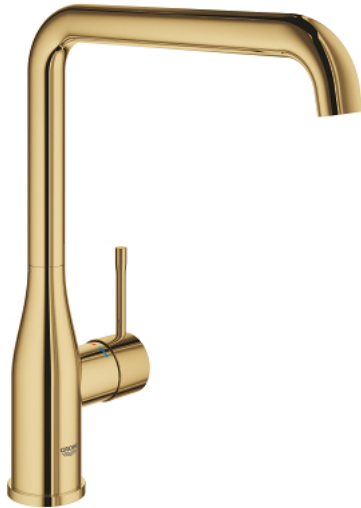

30 505 GL0 ESSENCE SINGLE-LEVER SINK MIXER 1/2"

PRODUCT DESCRIPTION

- Typ: cool sunrise
- high spout
- single hole installation
- GROHE LongLife finish
- GROHE SilkMove 28 mm ceramic cartridge
- GROHE AquaGuide adjustable mousseur
- swivel tubular spout
- adjustable swivel area 0° / 150° / 360°
- flexible connection hoses
- rapid installation system
- integrated temperature limiter
- maximum flow rate (at 3 bar): 6.5 l/min
- min. recommended pressure 1.0 bar
- professional exclusive