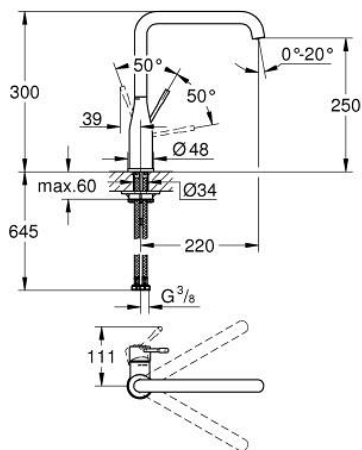

30 505 KF0 ESSENCE SINGLE-LEVER SINK MIXER 1/2"

PRODUCT DESCRIPTION

- Colour: phantom black
- high spout
- single hole installation
- GROHE SilkMove 28 mm ceramic cartridge
- GROHE AquaGuide adjustable mousseur
- swivel tubular spout
- adjustable swivel area 0° / 150° / 360°
- flexible connection hoses
- rapid installation system
- integrated temperature limiter
- maximum flow rate (at 3 bar): 6.5 l/min
- min. recommended pressure 1.0 bar
- professional exclusive

30 505 KF0 ESSENCE SINGLE-LEVER SINK MIXER 1/2"

SPARE PARTS

- 1: lever (Spare part-nr. 46927KF0)
 - 2: Cartridge (Spare part-nr. 46580000)
 - 3: screw ring (Spare part-nr. 48591000)
 - 4: spout (Spare part-nr. 13376KF0)
 - 4.1: Mousseur (Spare part-nr. 48270000)
 - 4.2: Sealing washer (Spare part-nr. 0128500M)
 - 4.3: Safety ring (Spare part-nr. 4826600M)
 - 5: Escutcheon (Spare part-nr. 48603KF0)
 - 6: Shank mounting kit (Spare part-nr. 46671000)
 - 7: Support plate (Spare part-nr. 05334000)
 - 8: Mounting wrench (Spare part-nr. 19017000)*
- * Optional accessories