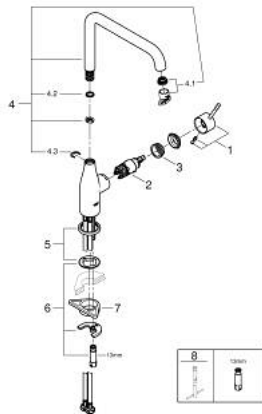

30 505 KF0 ESSENCE SINGLE-LEVER SINK MIXER 1/2"

PRODUCT DESCRIPTION

- Colour: phantom black
- high spout
- single hole installation
- GROHE SilkMove 28 mm ceramic cartridge
- GROHE AquaGuide adjustable mousseur
- swivel tubular spout
- adjustable swivel area 0° / 150° / 360°
- flexible connection hoses
- rapid installation system
- integrated temperature limiter
- maximum flow rate (at 3 bar): 6.5 l/min
- min. recommended pressure 1.0 bar
- professional exclusive

30 505 KF0 ESSENCE SINGLE-LEVER SINK MIXER 1/2"

SPARE PARTS

- 1: lever (Spare part-nr. 46927KF0)
 - 2: Cartridge (Spare part-nr. 46580000)
 - 3: screw ring (Spare part-nr. 48591000)
 - 4: spout (Spare part-nr. 13376KF0)
 - 4.1: Mousseur (Spare part-nr. 48270000)
 - 4.2: Sealing washer (Spare part-nr. 0128500M)
 - 4.3: Safety ring (Spare part-nr. 4826600M)
 - 5: Escutcheon (Spare part-nr. 48603KF0)
 - 6: Shank mounting kit (Spare part-nr. 46671000)
 - 7: Support plate (Spare part-nr. 05334000)
 - 8: Mounting wrench (Spare part-nr. 19017000)*
- * Optional accessories