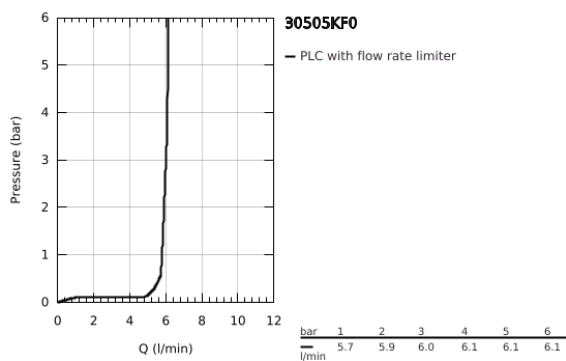

30 505 KF0 ESSENCE SINGLE-LEVER SINK MIXER 1/2"

PRODUCT DESCRIPTION

- Colour: phantom black
- high spout
- single hole installation
- GROHE SilkMove 28 mm ceramic cartridge
- GROHE AquaGuide adjustable mousseur
- swivel tubular spout
- adjustable swivel area 0° / 150° / 360°
- flexible connection hoses
- rapid installation system
- integrated temperature limiter
- maximum flow rate (at 3 bar): 6.5 l/min
- min. recommended pressure 1.0 bar
- professional exclusive

30 505 KF0 ESSENCE SINGLE-LEVER SINK MIXER 1/2"

SPARE PARTS

- 1: lever (Spare part-nr. 46927KF0)
 - 2: Cartridge (Spare part-nr. 46580000)
 - 3: screw ring (Spare part-nr. 48591000)
 - 4: spout (Spare part-nr. 13376KF0)
 - 4.1: Mousseur (Spare part-nr. 48270000)
 - 4.2: Sealing washer (Spare part-nr. 0128500M)
 - 4.3: Safety ring (Spare part-nr. 4826600M)
 - 5: Escutcheon (Spare part-nr. 48603KF0)
 - 6: Shank mounting kit (Spare part-nr. 46671000)
 - 7: Support plate (Spare part-nr. 05334000)
 - 8: Mounting wrench (Spare part-nr. 19017000)*
- * Optional accessories