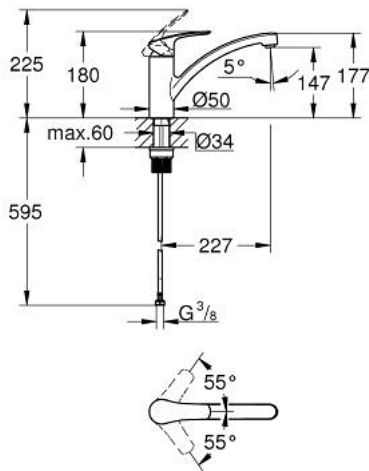

30 506 000 **EUROSMART SINGLE-LEVER SINK MIXER 1/2"**

PRODUCT DESCRIPTION

- Colour: chrome
- low spout
- Cradle to Cradle Certified Gold
- single hole installation
- GROHE LongLife finish
- GROHE SilkMove 35 mm ceramic cartridge
- Easy Release Aerator for tool free replacement
- adjustable flow rate limiter
- integrated temperature limiter
- swivel cast spout
- swivel area 140°
- Protected Water Ways no contact of water with lead or nickel inside the tap
- flexible connection hoses 3/8"
- GROHE FastFixation Plus installation system
- min. recommended pressure 1.0 bar
- maximum flow rate (at 3 bar): 5.7 l/min
- professional exclusive

30 506 000 EUROSMART SINGLE-LEVER SINK MIXER 1/2"

SPARE PARTS

- 1: Lever (Spare part-nr. 48530000)
 - 2: Cap (Spare part-nr. 46492000)
 - 3: Screw ring (Spare part-nr. 46815000)
 - 4: Cartridge (Spare part-nr. 46374000)
 - 5: Flow straightener (Spare part-nr. 48356000)
 - 6: Shank fastening assembly (Spare part-nr. 48384000)
 - 7: Support plate (Spare part-nr. 05334000)
 - 8: Socket spanner (Spare part-nr. 19332000)*
- * Optional accessories