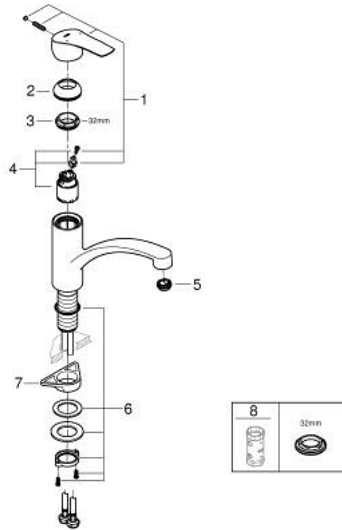

30 506 000 **EUROSMART SINGLE-LEVER SINK MIXER 1/2"**

PRODUCT DESCRIPTION

- Colour: chrome
- low spout
- Cradle to Cradle Certified Gold
- single hole installation
- GROHE LongLife finish
- GROHE SilkMove 35 mm ceramic cartridge
- Easy Release Aerator for tool free replacement
- adjustable flow rate limiter
- integrated temperature limiter
- swivel cast spout
- swivel area 140°
- Protected Water Ways no contact of water with lead or nickel inside the tap
- flexible connection hoses 3/8"
- GROHE FastFixation Plus installation system
- min. recommended pressure 1.0 bar
- maximum flow rate (at 3 bar): 5.7 l/min
- professional exclusive

30 506 000 EUROSMART SINGLE-LEVER SINK MIXER 1/2"

SPARE PARTS

- 1: Lever (Spare part-nr. 48530000)
 - 2: Cap (Spare part-nr. 46492000)
 - 3: Screw ring (Spare part-nr. 46815000)
 - 4: Cartridge (Spare part-nr. 46374000)
 - 5: Flow straightener (Spare part-nr. 48356000)
 - 6: Shank fastening assembly (Spare part-nr. 48384000)
 - 7: Support plate (Spare part-nr. 05334000)
 - 8: Socket spanner (Spare part-nr. 19332000)*
- * Optional accessories