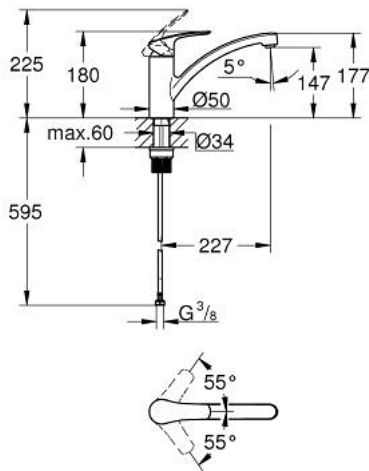

30 506 000 EUROSMART SINGLE-LEVER SINK MIXER 1/2"

PRODUCT DESCRIPTION

- Colour: chrome
- low spout
- Cradle to Cradle Certified Gold
- single hole installation
- GROHE LongLife finish
- GROHE SilkMove 35 mm ceramic cartridge
- Easy Release Aerator for tool free replacement
- adjustable flow rate limiter
- integrated temperature limiter
- swivel cast spout
- swivel area 140°
- Protected Water Ways no contact of water with lead or nickel inside the tap
- flexible connection hoses 3/8"
- GROHE FastFixation Plus installation system
- maximum flow rate (at 3 bar): 5 l/min
- min. recommended pressure 1.0 bar
- maximum flow rate (at 3 bar): 5.7 l/min
- professional exclusive

30 506 000 EUROSMART SINGLE-LEVER SINK MIXER 1/2"

SPARE PARTS

- 1: Lever (Spare part-nr. 48530000)
 - 2: Cap (Spare part-nr. 46492000)
 - 3: Screw ring (Spare part-nr. 46815000)
 - 4: Cartridge (Spare part-nr. 46374000)
 - 5: Flow straightener (Spare part-nr. 48356000)
 - 6: Shank fastening assembly (Spare part-nr. 48384000)
 - 7: Support plate (Spare part-nr. 05334000)
 - 8: Socket spanner (Spare part-nr. 19332000)*
- * Optional accessories