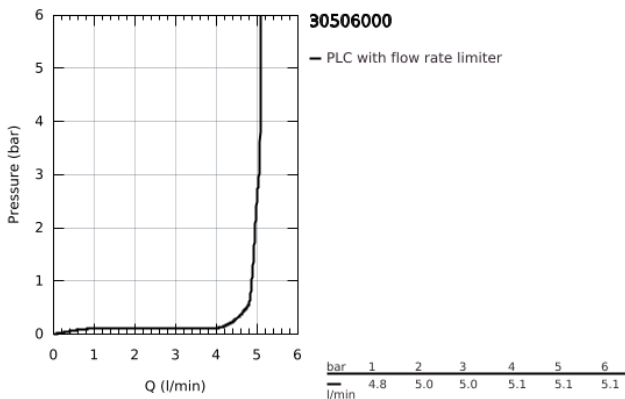

30 506 000 EUROSMART SINGLE-LEVER SINK MIXER 1/2"

PRODUCT DESCRIPTION

- Colour: chrome
- low spout
- Cradle to Cradle Certified Gold
- single hole installation
- GROHE LongLife finish
- GROHE SilkMove 35 mm ceramic cartridge
- Easy Release Aerator for tool free replacement
- adjustable flow rate limiter
- integrated temperature limiter
- swivel cast spout
- swivel area 140°
- Protected Water Ways no contact of water with lead or nickel inside the tap
- flexible connection hoses 3/8"
- GROHE FastFixation Plus installation system
- maximum flow rate (at 3 bar): 5 l/min
- min. recommended pressure 1.0 bar
- maximum flow rate (at 3 bar): 5.7 l/min
- professional exclusive

30 506 000 EUROSMART SINGLE-LEVER SINK MIXER 1/2"

SPARE PARTS

- 1: Lever (Spare part-nr. 48530000)
 - 2: Cap (Spare part-nr. 46492000)
 - 3: Screw ring (Spare part-nr. 46815000)
 - 4: Cartridge (Spare part-nr. 46374000)
 - 5: Flow straightener (Spare part-nr. 48356000)
 - 6: Shank fastening assembly (Spare part-nr. 48384000)
 - 7: Support plate (Spare part-nr. 05334000)
 - 8: Socket spanner (Spare part-nr. 19332000)*
- * Optional accessories