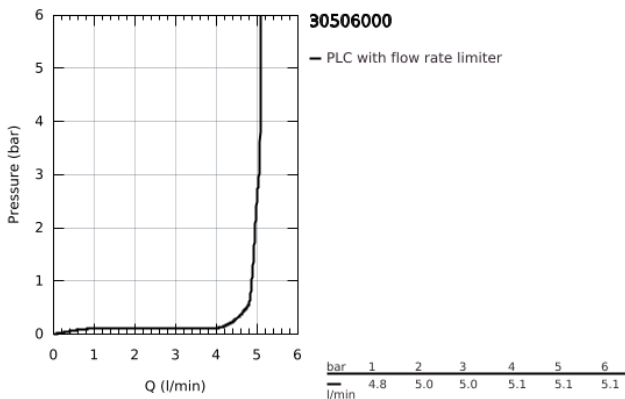

30 506 000 **EUROSMART SINGLE-LEVER SINK MIXER 1/2"**

PRODUCT DESCRIPTION

- Colour: chrome
- low spout
- Cradle to Cradle Certified Gold
- single hole installation
- GROHE LongLife finish
- GROHE SilkMove 35 mm ceramic cartridge
- Easy Release Aerator for tool free replacement
- adjustable flow rate limiter
- integrated temperature limiter
- swivel cast spout
- swivel area 140°
- Protected Water Ways no contact of water with lead or nickel inside the tap
- flexible connection hoses 3/8"
- GROHE FastFixation Plus installation system
- min. recommended pressure 1.0 bar
- maximum flow rate (at 3 bar): 5.7 l/min
- professional exclusive

30 506 000 EUROSMART SINGLE-LEVER SINK MIXER 1/2"

SPARE PARTS

- 1: Lever (Spare part-nr. 48530000)
 - 2: Cap (Spare part-nr. 46492000)
 - 3: Screw ring (Spare part-nr. 46815000)
 - 4: Cartridge (Spare part-nr. 46374000)
 - 5: Flow straightener (Spare part-nr. 48356000)
 - 6: Shank fastening assembly (Spare part-nr. 48384000)
 - 7: Support plate (Spare part-nr. 05334000)
 - 8: Socket spanner (Spare part-nr. 19332000)*
- * Optional accessories