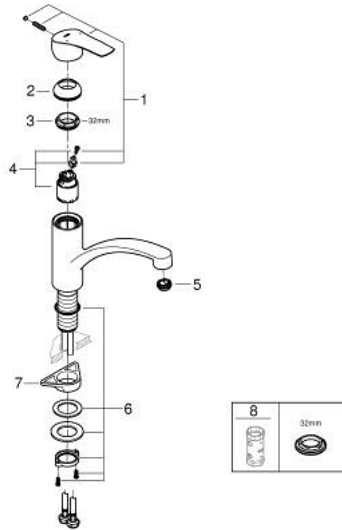

30 506 000 EUROSMART SINGLE-LEVER SINK MIXER 1/2"

PRODUCT DESCRIPTION

- Colour: chrome
- low spout
- Cradle to Cradle Certified Gold
- single hole installation
- GROHE LongLife finish
- GROHE SilkMove 35 mm ceramic cartridge
- Easy Release Aerator for tool free replacement
- adjustable flow rate limiter
- integrated temperature limiter
- swivel cast spout
- swivel area 140°
- Protected Water Ways no contact of water with lead or nickel inside the tap
- flexible connection hoses 3/8"
- GROHE FastFixation Plus installation system
- maximum flow rate (at 3 bar): 5 l/min
- min. recommended pressure 1.0 bar
- maximum flow rate (at 3 bar): 5.7 l/min
- professional exclusive

30 506 000 EUROSMART SINGLE-LEVER SINK MIXER 1/2"

SPARE PARTS

- 1: Lever (Spare part-nr. 48530000)
 - 2: Cap (Spare part-nr. 46492000)
 - 3: Screw ring (Spare part-nr. 46815000)
 - 4: Cartridge (Spare part-nr. 46374000)
 - 5: Flow straightener (Spare part-nr. 48356000)
 - 6: Shank fastening assembly (Spare part-nr. 48384000)
 - 7: Support plate (Spare part-nr. 05334000)
 - 8: Socket spanner (Spare part-nr. 19332000)*
- * Optional accessories