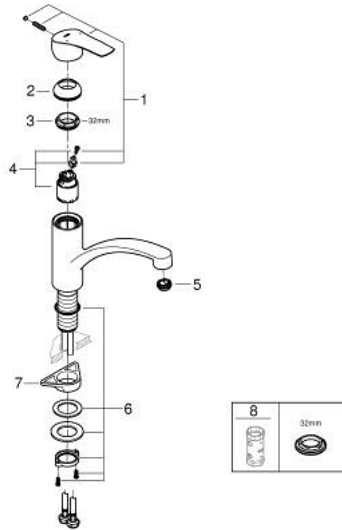

30 506 000 **EUROSMART SINGLE-LEVER SINK MIXER 1/2"**

SPARE PARTS

1. 1: Lever (Spare part-nr. 48530000)
   - 2: Cap (Spare part-nr. 46492000)
   - 3: Screw ring (Spare part-nr. 46815000)
   - 4: Cartridge (Spare part-nr. 46374000)
   - 5: Flow straightener (Spare part-nr. 48356000)
   - 6: Shank fastening assembly (Spare part-nr. 48384000)
   - 7: Support plate (Spare part-nr. 05334000)
   - 8: Socket spanner (Spare part-nr. 19332000)*
2. Optional accessories