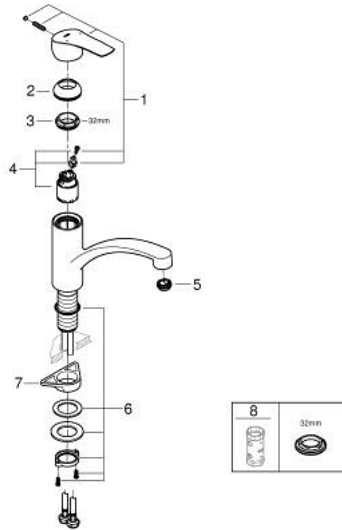

### PRODUCT DESCRIPTION

- Tyc: Chrome
- low spout
- Cradle to Cradle Certified® Gold
- single hole installation
- GROHE LongLife finish
- GROHE SilkMove 35 mm ceramic cartridge
- Easy Release Aerator for tool free replacement
- adjustable flow rate limiter
- integrated temperature limiter
- swivel cast spout
- swivel area 140°
- Protected Water Ways no contact of water with lead or nickel inside the tap
- flexible connection hoses 3/8"
- GROHE FastFixation Plus installation system
- maximum flow rate (at 3 bar): 5 l/min
- min. recommended pressure 1.0 bar
- maximum flow rate (at 3 bar): 5.7 l/min
- professional exclusive

30 506 000 **EUROSMART SINGLE-LEVER SINK MIXER 1/2"**

**SPARE PARTS**

- 1: Lever (Spare part-nr. 48530000)
  - 2: Cap (Spare part-nr. 46492000)
  - 3: Screw ring (Spare part-nr. 46815000)
  - 4: Cartridge (Spare part-nr. 46374000)
  - 5: Flow straightener (Spare part-nr. 48356000)
  - 6: Shank fastening assembly (Spare part-nr. 48384000)
  - 7: Support plate (Spare part-nr. 05334000)
  - 8: Socket spanner (Spare part-nr. 19332000)\*
- \* Optional accessories