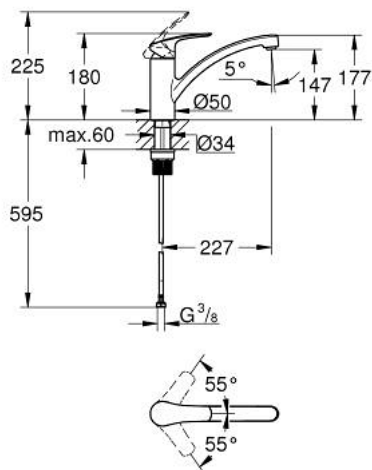

### PRODUCT DESCRIPTION

- Tyc: Chrome
- low spout
- Cradle to Cradle Certified® Gold
- single hole installation
- GROHE LongLife finish
- GROHE SilkMove 35 mm ceramic cartridge
- Easy Release Aerator for tool free replacement
- adjustable flow rate limiter
- integrated temperature limiter
- swivel cast spout
- swivel area 140°
- Protected Water Ways no contact of water with lead or nickel inside the tap
- flexible connection hoses 3/8"
- GROHE FastFixation Plus installation system
- min. recommended pressure 1.0 bar
- maximum flow rate (at 3 bar): 5.7 l/min
- professional exclusive

### SPARE PARTS

- 1: Lever (Spare part-nr. 48530000)
  - 2: Cap (Spare part-nr. 46492000)
  - 3: Screw ring (Spare part-nr. 46815000)
  - 4: Cartridge (Spare part-nr. 46374000)
  - 5: Flow straightener (Spare part-nr. 48356000)
  - 6: Shank fastening assembly (Spare part-nr. 48384000)
  - 7: Support plate (Spare part-nr. 05334000)
  - 8: Socket spanner (Spare part-nr. 19332000)\*
- \* Optional accessories