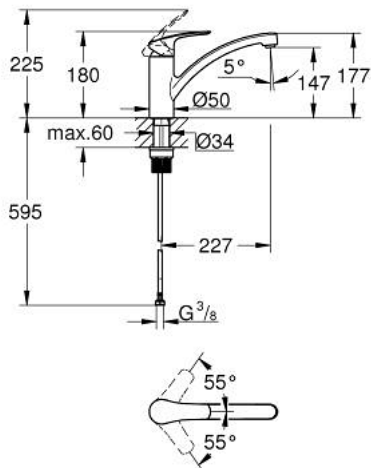

### PRODUCT DESCRIPTION

- Tyc: Chrome
- low spout
- Cradle to Cradle Certified® Gold
- single hole installation
- GROHE LongLife finish
- GROHE SilkMove 35 mm ceramic cartridge
- Easy Release Aerator for tool free replacement
- adjustable flow rate limiter
- integrated temperature limiter
- swivel cast spout
- swivel area 140°
- Protected Water Ways no contact of water with lead or nickel inside the tap
- flexible connection hoses 3/8"
- GROHE FastFixation Plus installation system
- maximum flow rate (at 3 bar): 5 l/min
- min. recommended pressure 1.0 bar
- maximum flow rate (at 3 bar): 5.7 l/min
- professional exclusive

30 506 000 **EUROSMART SINGLE-LEVER SINK MIXER 1/2"**

**SPARE PARTS**

- 1: Lever (Spare part-nr. 48530000)
  - 2: Cap (Spare part-nr. 46492000)
  - 3: Screw ring (Spare part-nr. 46815000)
  - 4: Cartridge (Spare part-nr. 46374000)
  - 5: Flow straightener (Spare part-nr. 48356000)
  - 6: Shank fastening assembly (Spare part-nr. 48384000)
  - 7: Support plate (Spare part-nr. 05334000)
  - 8: Socket spanner (Spare part-nr. 19332000)\*
- \* Optional accessories