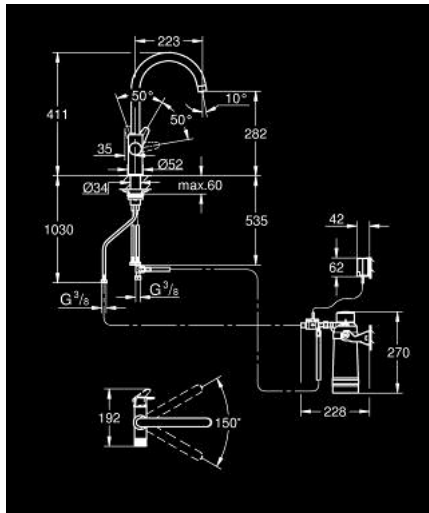

## 30 555 000 GROHE BLUE PURE BAU STARTER KIT WITH S-SIZE FILTER

### PRODUCT DESCRIPTION

- Colour: chrome
- consisting of:
  - GROHE Blue single-lever sink mixer with filter function
  - single hole installation
  - C-spout
  - separate handle for filtered water
  - GROHE SilkMove 28 mm ceramic cartridge
  - swivel tubular spout, swivel area 150°
  - separate inner water ways for filtered and non-filtered water
  - flexible connection hoses
  - GROHE Blue filter head
  - GROHE Blue S-Size filter for water hardness reduction and premium taste
  - capacity 600 l at 20° dKH
  - flow meter for filter lifetime measurement including 2 x AA batteries

### SPARE PARTS

- 1: Lever (Spare part-nr. 48510000)
  - 2: retaining ring (Spare part-nr. 07419000)
  - 3: Cartridge (Spare part-nr. 46963000)
  - 4: Ceramic headpart 1/2" (Spare part-nr. 48620000)
  - 5: Mousseur GROHE Blue U and C spout (Spare part-nr. 48343000)
  - 6: Shank fastening assembly (Spare part-nr. 48384000)
  - 7: Support plate (Spare part-nr. 05334000)
  - 8: S-size filter starter set (Spare part-nr. 40438001)
  - 8.1: Filter Head (Spare part-nr. 64508001)
  - 8.2: Filter S-Size (Spare part-nr. 40404001)
  - 9: Glass carafe with lid set (Spare part-nr. 40405001)\*
  - 10: Water glasses (6 pieces) (Spare part-nr. 40437000)\*
  - 11: Reverse osmosis filter starter set (Spare part-nr. 40877000)\*
  - 12: Reverse osmosis with mineralization filter starter set (Spare part-nr. 40878000)\*
  - 13: Magnesium + Zinc filter starter set (Spare part-nr. 40875000)\*
  - 14: Ultrasafe filter starter set (Spare part-nr. 40876000)\*
  - 15: Activated carbon filter starter set (Spare part-nr. 41136000)\*
- \* Optional accessories