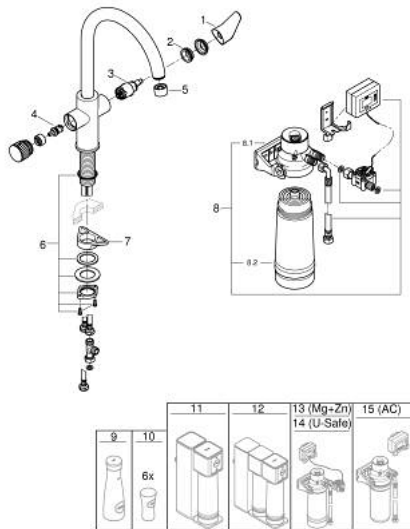

### PRODUCT DESCRIPTION

- Colour: chrome
- consisting of:
  - GROHE Blue single-lever sink mixer with filter function
  - single hole installation
  - C-spout
  - separate handle for filtered water
  - GROHE SilkMove 28 mm ceramic cartridge
  - swivel tubular spout, swivel area 150°
  - separate inner water ways for filtered and non-filtered water
  - flexible connection hoses
  - GROHE Blue filter head
  - GROHE Blue S-Size filter for water hardness reduction and premium taste
  - capacity 600 l at 20° dKH
  - flow meter for filter lifetime measurement including 2 x AA batteries

### SPARE PARTS

- 1: Lever (Spare part-nr. 48510000)
  - 2: retaining ring (Spare part-nr. 07419000)
  - 3: Cartridge (Spare part-nr. 46963000)
  - 4: Ceramic headpart 1/2" (Spare part-nr. 48620000)
  - 5: Mousseur GROHE Blue U and C spout (Spare part-nr. 48343000)
  - 6: Shank fastening assembly (Spare part-nr. 48384000)
  - 7: Support plate (Spare part-nr. 05334000)
  - 8: S-size filter starter set (Spare part-nr. 40438001)
  - 8.1: Filter Head (Spare part-nr. 64508001)
  - 8.2: Filter S-Size (Spare part-nr. 40404001)
  - 9: Glass carafe with lid set (Spare part-nr. 40405001)\*
  - 10: Water glasses (6 pieces) (Spare part-nr. 40437000)\*
  - 11: Reverse osmosis filter starter set (Spare part-nr. 40877000)\*
  - 12: Reverse osmosis with mineralization filter starter set (Spare part-nr. 40878000)\*
  - 13: Magnesium + Zinc filter starter set (Spare part-nr. 40875000)\*
  - 14: Ultrasafe filter starter set (Spare part-nr. 40876000)\*
  - 15: Activated carbon filter starter set (Spare part-nr. 41136000)\*
- \* Optional accessories