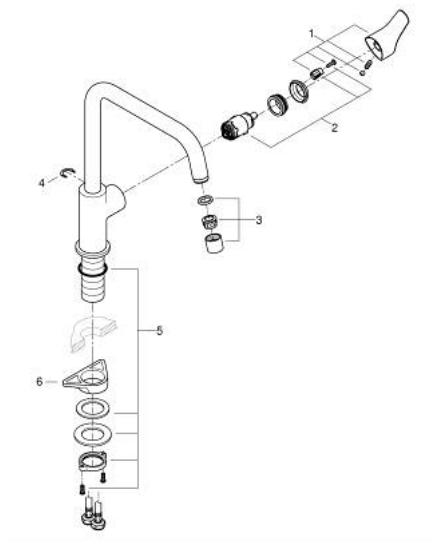

30 567 000 EUROSMART SINGLE-LEVER SINK MIXER 1/2"

PRODUCT DESCRIPTION

- Colour: chrome
- high spout
- single hole installation
- GROHE LongLife finish
- GROHE SilkMove 28 mm ceramic cartridge
- integrated temperature limiter
- mousseur
- swivel tubular spout, swivel area 150°
- Protected Water Ways no contact of water with lead or nickel inside the tap
- flexible connection hoses 3/8"
- metal fixation set
- maximum flow rate (at 3 bar): 10 l/min
- min. recommended pressure 1.0 bar
- professional exclusive

30 567 000 **EUROSMART SINGLE-LEVER SINK MIXER 1/2"**

SPARE PARTS

- 1: Lever (Spare part-nr. 48531000)
- 2: Cartridge (Spare part-nr. 46963000)
- 3: flow control (Spare part-nr. 1010440000)
- 4: Safety ring (Spare part-nr. 4826600M)
- 5: Shank fastening assembly (Spare part-nr. 48384000)
- 6: Support plate (Spare part-nr. 05334000)