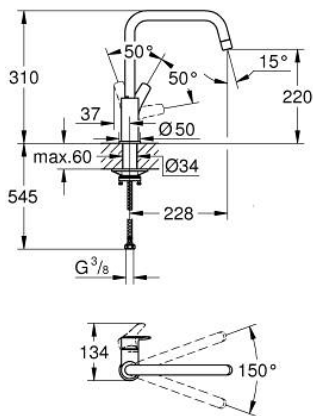

30 567 000 EUROSMART SINGLE-LEVER SINK MIXER 1/2"

PRODUCT DESCRIPTION

- Colour: chrome
- high spout
- single hole installation
- GROHE LongLife finish
- GROHE SilkMove 28 mm ceramic cartridge
- integrated temperature limiter
- mousseur
- swivel tubular spout, swivel area 150°
- Protected Water Ways no contact of water with lead or nickel inside the tap
- flexible connection hoses 3/8"
- metal fixation set
- maximum flow rate (at 3 bar): 10 l/min
- min. recommended pressure 1.0 bar
- professional exclusive

30 567 000 **EUROSMART SINGLE-LEVER SINK MIXER 1/2"**

SPARE PARTS

- 1: Lever (Spare part-nr. 48531000)
- 2: Cartridge (Spare part-nr. 46963000)
- 3: flow control (Spare part-nr. 1010440000)
- 4: Safety ring (Spare part-nr. 4826600M)
- 5: Shank fastening assembly (Spare part-nr. 48384000)
- 6: Support plate (Spare part-nr. 05334000)