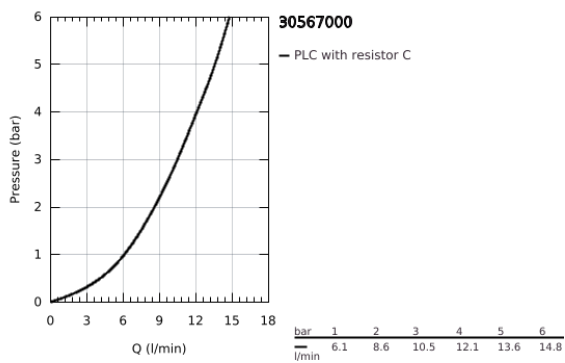

30 567 000 EUROSMART SINGLE-LEVER SINK MIXER 1/2"

PRODUCT DESCRIPTION

- Colour: chrome
- high spout
- single hole installation
- GROHE LongLife finish
- GROHE SilkMove 28 mm ceramic cartridge
- integrated temperature limiter
- mousseur
- swivel tubular spout, swivel area 150°
- Protected Water Ways no contact of water with lead or nickel inside the tap
- flexible connection hoses 3/8"
- metal fixation set
- maximum flow rate (at 3 bar): 10 l/min
- min. recommended pressure 1.0 bar
- professional exclusive

30 567 000 **EUROSMART SINGLE-LEVER SINK MIXER 1/2"**

SPARE PARTS

- 1: Lever (Spare part-nr. 48531000)
- 2: Cartridge (Spare part-nr. 46963000)
- 3: flow control (Spare part-nr. 1010440000)
- 4: Safety ring (Spare part-nr. 4826600M)
- 5: Shank fastening assembly (Spare part-nr. 48384000)
- 6: Support plate (Spare part-nr. 05334000)