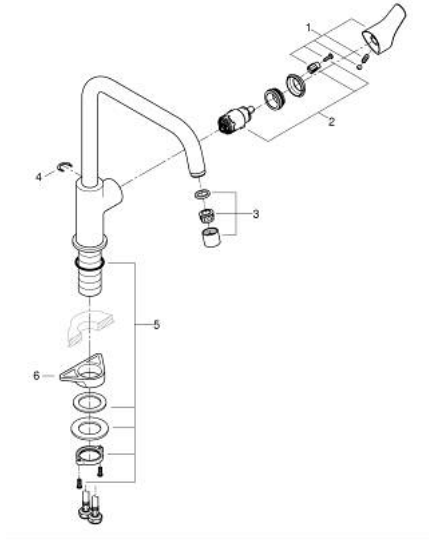

### PRODUCT DESCRIPTION

- Tyc: Chrome
- high spout
- single hole installation
- GROHE LongLife finish
- GROHE SilkMove 28 mm ceramic cartridge
- integrated temperature limiter
- mousseur
- swivel tubular spout, swivel area 150°
- Protected Water Ways no contact of water with lead or nickel inside the tap
- flexible connection hoses 3/8"
- metal fixation set
- maximum flow rate (at 3 bar): 10 l/min
- min. recommended pressure 1.0 bar
- professional exclusive

30 567 000 **EUROSMART SINGLE-LEVER SINK MIXER 1/2"**

**SPARE PARTS**

- 1: Lever (Spare part-nr. 48531000)
- 2: Cartridge (Spare part-nr. 46963000)
- 3: flow control (Spare part-nr. 1010440000)
- 4: Safety ring (Spare part-nr. 4826600M)
- 5: Shank fastening assembly (Spare part-nr. 48384000)
- 6: Support plate (Spare part-nr. 05334000)