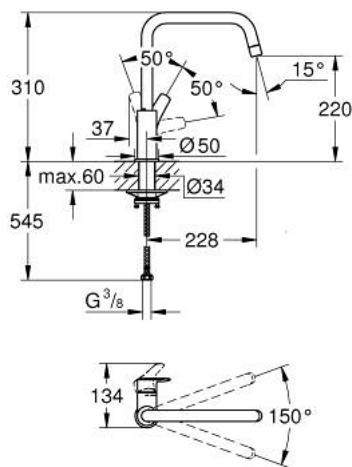

### PRODUCT DESCRIPTION

- Tyc: Chrome
- high spout
- single hole installation
- GROHE LongLife finish
- GROHE SilkMove 28 mm ceramic cartridge
- integrated temperature limiter
- mousseur
- swivel tubular spout, swivel area 150°
- Protected Water Ways no contact of water with lead or nickel inside the tap
- flexible connection hoses 3/8"
- metal fixation set
- maximum flow rate (at 3 bar): 10 l/min
- min. recommended pressure 1.0 bar
- professional exclusive

30 567 000 **EUROSMART SINGLE-LEVER SINK MIXER 1/2"**

**SPARE PARTS**

- 1: Lever (Spare part-nr. 48531000)
- 2: Cartridge (Spare part-nr. 46963000)
- 3: flow control (Spare part-nr. 1010440000)
- 4: Safety ring (Spare part-nr. 4826600M)
- 5: Shank fastening assembly (Spare part-nr. 48384000)
- 6: Support plate (Spare part-nr. 05334000)