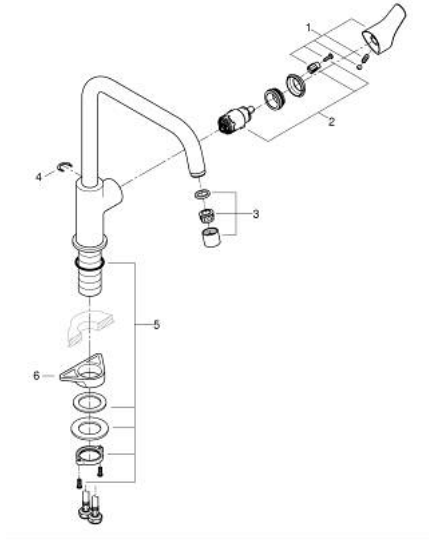

30 567 DC0 EUROSMART SINGLE-LEVER SINK MIXER 1/2"

PRODUCT DESCRIPTION

- Colour: supersteel
- high spout
- single hole installation
- GROHE LongLife finish
- GROHE SilkMove 28 mm ceramic cartridge
- integrated temperature limiter
- mousseur
- swivel tubular spout, swivel area 150°
- Protected Water Ways no contact of water with lead or nickel inside the tap
- flexible connection hoses 3/8"
- metal fixation set
- maximum flow rate (at 3 bar): 10 l/min
- min. recommended pressure 1.0 bar
- professional exclusive

30 567 DC0 EUROSMART SINGLE-LEVER SINK MIXER 1/2"

SPARE PARTS

- 1: Lever (Spare part-nr. 48531DC0)
- 2: Cartridge (Spare part-nr. 46963000)
- 3: flow control (Spare part-nr. 101044DC00)
- 4: Safety ring (Spare part-nr. 4826600M)
- 5: Shank fastening assembly (Spare part-nr. 48384000)
- 6: Support plate (Spare part-nr. 05334000)