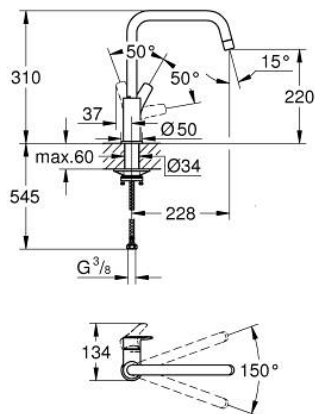

30 567 DC0 EUROSMART SINGLE-LEVER SINK MIXER 1/2"

PRODUCT DESCRIPTION

- Colour: supersteel
- high spout
- single hole installation
- GROHE LongLife finish
- GROHE SilkMove 28 mm ceramic cartridge
- integrated temperature limiter
- mousseur
- swivel tubular spout, swivel area 150°
- Protected Water Ways no contact of water with lead or nickel inside the tap
- flexible connection hoses 3/8"
- metal fixation set
- maximum flow rate (at 3 bar): 10 l/min
- min. recommended pressure 1.0 bar
- professional exclusive

30 567 DC0 EUROSMART SINGLE-LEVER SINK MIXER 1/2"

SPARE PARTS

- 1: Lever (Spare part-nr. 48531DC0)
- 2: Cartridge (Spare part-nr. 46963000)
- 3: flow control (Spare part-nr. 101044DC00)
- 4: Safety ring (Spare part-nr. 4826600M)
- 5: Shank fastening assembly (Spare part-nr. 48384000)
- 6: Support plate (Spare part-nr. 05334000)