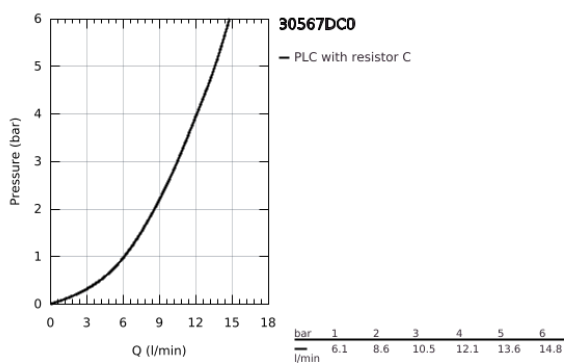

30 567 DC0 EUROSMART SINGLE-LEVER SINK MIXER 1/2"

PRODUCT DESCRIPTION

- Colour: supersteel
- high spout
- single hole installation
- GROHE LongLife finish
- GROHE SilkMove 28 mm ceramic cartridge
- integrated temperature limiter
- mousseur
- swivel tubular spout, swivel area 150°
- Protected Water Ways no contact of water with lead or nickel inside the tap
- flexible connection hoses 3/8"
- metal fixation set
- maximum flow rate (at 3 bar): 10 l/min
- min. recommended pressure 1.0 bar
- professional exclusive

30 567 DC0 EUROSMART SINGLE-LEVER SINK MIXER 1/2"

SPARE PARTS

- 1: Lever (Spare part-nr. 48531DC0)
- 2: Cartridge (Spare part-nr. 46963000)
- 3: flow control (Spare part-nr. 101044DC00)
- 4: Safety ring (Spare part-nr. 4826600M)
- 5: Shank fastening assembly (Spare part-nr. 48384000)
- 6: Support plate (Spare part-nr. 05334000)