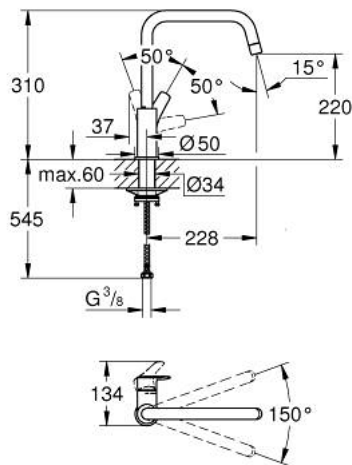

30 567 DC0 EUROSMART SINGLE-LEVER SINK MIXER 1/2"

PRODUCT DESCRIPTION

- Tyc: supersteel
- high spout
- single hole installation
- GROHE LongLife finish
- GROHE SilkMove 28 mm ceramic cartridge
- integrated temperature limiter
- mousseur
- swivel tubular spout, swivel area 150°
- Protected Water Ways no contact of water with lead or nickel inside the tap
- flexible connection hoses 3/8"
- metal fixation set
- maximum flow rate (at 3 bar): 10 l/min
- min. recommended pressure 1.0 bar
- professional exclusive

30 567 DC0 EUROSMART SINGLE-LEVER SINK MIXER 1/2"

SPARE PARTS

- 1: Lever (Spare part-nr. 48531DC0)
- 2: Cartridge (Spare part-nr. 46963000)
- 3: flow control (Spare part-nr. 101044DC00)
- 4: Safety ring (Spare part-nr. 4826600M)
- 5: Shank fastening assembly (Spare part-nr. 48384000)
- 6: Support plate (Spare part-nr. 05334000)