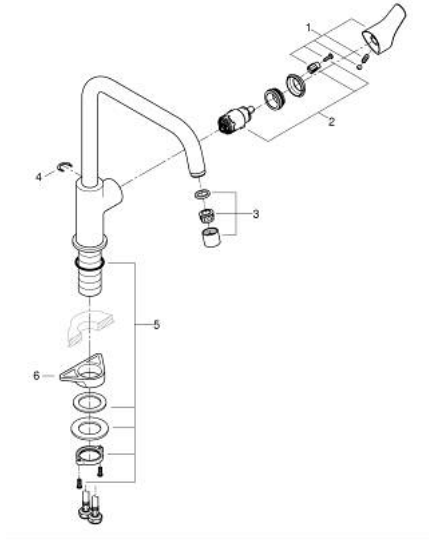

30 567 DC0 EUROSMART SINGLE-LEVER SINK MIXER 1/2"

PRODUCT DESCRIPTION

- Tyc: supersteel
- high spout
- single hole installation
- GROHE LongLife finish
- GROHE SilkMove 28 mm ceramic cartridge
- integrated temperature limiter
- mousseur
- swivel tubular spout, swivel area 150°
- Protected Water Ways no contact of water with lead or nickel inside the tap
- flexible connection hoses 3/8"
- metal fixation set
- maximum flow rate (at 3 bar): 10 l/min
- min. recommended pressure 1.0 bar
- professional exclusive

30 567 DC0 EUROSMART SINGLE-LEVER SINK MIXER 1/2"

SPARE PARTS

- 1: Lever (Spare part-nr. 48531DC0)
- 2: Cartridge (Spare part-nr. 46963000)
- 3: flow control (Spare part-nr. 101044DC00)
- 4: Safety ring (Spare part-nr. 4826600M)
- 5: Shank fastening assembly (Spare part-nr. 48384000)
- 6: Support plate (Spare part-nr. 05334000)