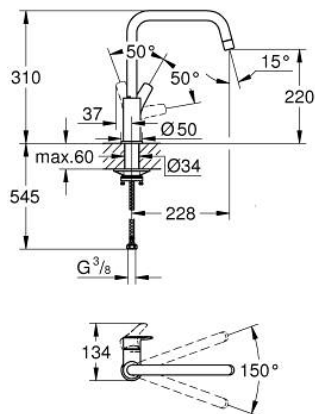

30 567 GN0 EUROSMART SINGLE-LEVER SINK MIXER 1/2"

PRODUCT DESCRIPTION

- Colour: brushed cool sunrise
- high spout
- single hole installation
- GROHE LongLife finish
- GROHE SilkMove 28 mm ceramic cartridge
- integrated temperature limiter
- mousseur
- swivel tubular spout, swivel area 150°
- Protected Water Ways no contact of water with lead or nickel inside the tap
- flexible connection hoses 3/8"
- metal fixation set
- maximum flow rate (at 3 bar): 10 l/min
- min. recommended pressure 1.0 bar
- professional exclusive

30 567 GN0 EUROSMART SINGLE-LEVER SINK MIXER 1/2"

SPARE PARTS

- 1: lever (Spare part-nr. 48531GN0)
- 2: Cartridge (Spare part-nr. 46963000)
- 3: flow control (Spare part-nr. 101044GN00)
- 4: Safety ring (Spare part-nr. 4826600M)
- 5: Shank fastening assembly (Spare part-nr. 48384000)
- 6: Support plate (Spare part-nr. 05334000)