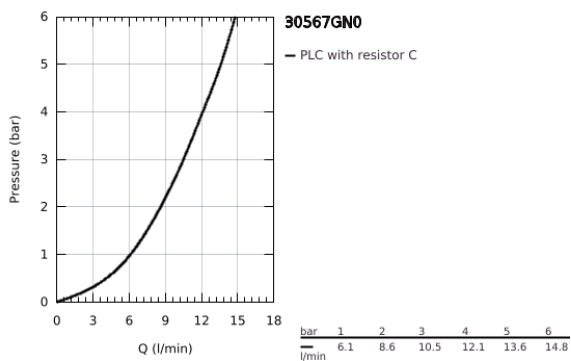

30 567 GN0 EUROSMART SINGLE-LEVER SINK MIXER 1/2"

PRODUCT DESCRIPTION

- Colour: brushed cool sunrise
- high spout
- single hole installation
- GROHE LongLife finish
- GROHE SilkMove 28 mm ceramic cartridge
- integrated temperature limiter
- mousseur
- swivel tubular spout, swivel area 150°
- Protected Water Ways no contact of water with lead or nickel inside the tap
- flexible connection hoses 3/8"
- metal fixation set
- maximum flow rate (at 3 bar): 10 l/min
- min. recommended pressure 1.0 bar
- professional exclusive

30 567 GN0 EUROSMART SINGLE-LEVER SINK MIXER 1/2"

SPARE PARTS

- 1: lever (Spare part-nr. 48531GN0)
- 2: Cartridge (Spare part-nr. 46963000)
- 3: flow control (Spare part-nr. 101044GN00)
- 4: Safety ring (Spare part-nr. 4826600M)
- 5: Shank fastening assembly (Spare part-nr. 48384000)
- 6: Support plate (Spare part-nr. 05334000)