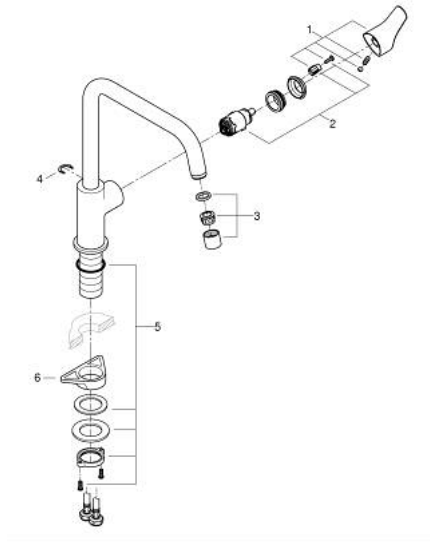

30 567 GN0 EUROSMART SINGLE-LEVER SINK MIXER 1/2"

PRODUCT DESCRIPTION

- Colour: brushed cool sunrise
- high spout
- single hole installation
- GROHE LongLife finish
- GROHE SilkMove 28 mm ceramic cartridge
- integrated temperature limiter
- mousseur
- swivel tubular spout, swivel area 150°
- Protected Water Ways no contact of water with lead or nickel inside the tap
- flexible connection hoses 3/8"
- metal fixation set
- maximum flow rate (at 3 bar): 10 l/min
- min. recommended pressure 1.0 bar
- professional exclusive

30 567 GN0 EUROSMART SINGLE-LEVER SINK MIXER 1/2"

SPARE PARTS

- 1: lever (Spare part-nr. 48531GN0)
- 2: Cartridge (Spare part-nr. 46963000)
- 3: flow control (Spare part-nr. 101044GN00)
- 4: Safety ring (Spare part-nr. 4826600M)
- 5: Shank fastening assembly (Spare part-nr. 48384000)
- 6: Support plate (Spare part-nr. 05334000)