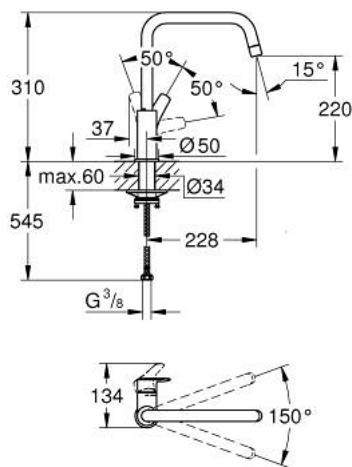

30 567 GN0 EUROSMART SINGLE-LEVER SINK MIXER 1/2"

PRODUCT DESCRIPTION

- Tyc: brushed cool sunrise
- high spout
- single hole installation
- GROHE LongLife finish
- GROHE SilkMove 28 mm ceramic cartridge
- integrated temperature limiter
- mousseur
- swivel tubular spout, swivel area 150°
- Protected Water Ways no contact of water with lead or nickel inside the tap
- flexible connection hoses 3/8"
- metal fixation set
- maximum flow rate (at 3 bar): 10 l/min
- min. recommended pressure 1.0 bar
- professional exclusive

30 567 GN0 EUROSMART SINGLE-LEVER SINK MIXER 1/2"

SPARE PARTS

- 1: lever (Spare part-nr. 48531GN0)
- 2: Cartridge (Spare part-nr. 46963000)
- 3: flow control (Spare part-nr. 101044GN00)
- 4: Safety ring (Spare part-nr. 4826600M)
- 5: Shank fastening assembly (Spare part-nr. 48384000)
- 6: Support plate (Spare part-nr. 05334000)