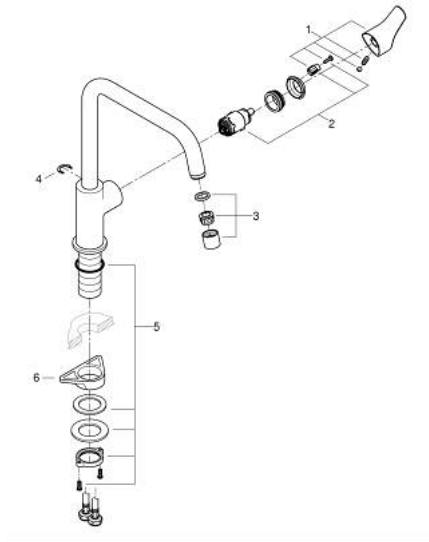

30 567 GN0 EUROSMART SINGLE-LEVER SINK MIXER 1/2"

PRODUCT DESCRIPTION

- Tyc: brushed cool sunrise
- high spout
- single hole installation
- GROHE LongLife finish
- GROHE SilkMove 28 mm ceramic cartridge
- integrated temperature limiter
- mousseur
- swivel tubular spout, swivel area 150°
- Protected Water Ways no contact of water with lead or nickel inside the tap
- flexible connection hoses 3/8"
- metal fixation set
- maximum flow rate (at 3 bar): 10 l/min
- min. recommended pressure 1.0 bar
- professional exclusive

30 567 GN0 EUROSMART SINGLE-LEVER SINK MIXER 1/2"

SPARE PARTS

- 1: lever (Spare part-nr. 48531GN0)
- 2: Cartridge (Spare part-nr. 46963000)
- 3: flow control (Spare part-nr. 101044GN00)
- 4: Safety ring (Spare part-nr. 4826600M)
- 5: Shank fastening assembly (Spare part-nr. 48384000)
- 6: Support plate (Spare part-nr. 05334000)