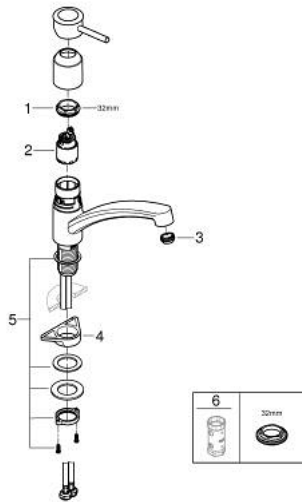

30 575 000 **BAUCLASSIC SINGLE-LEVER SINK MIXER 1/2"**

**PRODUCT DESCRIPTION**

- Colour: chrome
- low spout
- single hole installation
- GROHE LongLife finish
- GROHE SmoothControl 35 mm ceramic cartridge
- Protected Water Ways no contact of water with lead or nickel inside the tap
- swivel tubular spout
- swivel area 140°
- Easy Release Aerator for tool free replacement
- flexible connection hoses 3/8"
- metal fixation set
- min. recommended pressure 1.0 bar
- maximum flow rate (at 3 bar): 8 l/min

30 575 000 **BAUCLASSIC SINGLE-LEVER SINK MIXER 1/2"**

**SPARE PARTS**

- 1: Screw ring (Spare part-nr. 46815000)
- 2: Cartridge (Spare part-nr. 46374000)
- 3: Flow straightener (Spare part-nr. 48265000)
- 4: Support plate (Spare part-nr. 05334000)
- 5: Shank fastening assembly (Spare part-nr. 48384000)
- 6: Socket spanner (Spare part-nr. 19332000)\*