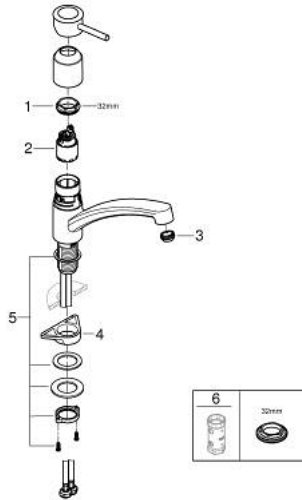

30 575 000 **BAUCLASSIC SINGLE-LEVER SINK MIXER 1/2"**

PRODUCT DESCRIPTION

- Colour: chrome
- low spout
- single hole installation
- GROHE LongLife finish
- GROHE SmoothControl 35 mm ceramic cartridge
- Protected Water Ways no contact of water with lead or nickel inside the tap
- swivel tubular spout
- swivel area 140°
- Easy Release Aerator for tool free replacement
- flexible connection hoses 3/8"
- metal fixation set
- min. recommended pressure 1.0 bar
- maximum flow rate (at 3 bar): 8 l/min

30 575 000 **BAUCLASSIC SINGLE-LEVER SINK MIXER 1/2"**

SPARE PARTS

- 1: Screw ring (Spare part-nr. 46815000)
- 2: Cartridge (Spare part-nr. 46374000)
- 3: Flow straightener (Spare part-nr. 48265000)
- 4: Support plate (Spare part-nr. 05334000)
- 5: Shank fastening assembly (Spare part-nr. 48384000)
- 6: Socket spanner (Spare part-nr. 19332000)*