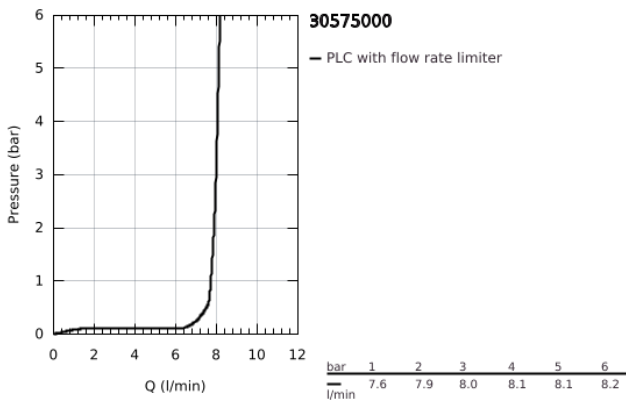

30 575 000 **BAUCLASSIC SINGLE-LEVER SINK MIXER 1/2"**

PRODUCT DESCRIPTION

- Colour: chrome
- low spout
- single hole installation
- GROHE LongLife finish
- GROHE SmoothControl 35 mm ceramic cartridge
- Protected Water Ways no contact of water with lead or nickel inside the tap
- swivel tubular spout
- swivel area 140°
- Easy Release Aerator for tool free replacement
- flexible connection hoses 3/8"
- metal fixation set
- min. recommended pressure 1.0 bar
- maximum flow rate (at 3 bar): 8 l/min

30 575 000 **BAUCLASSIC SINGLE-LEVER SINK MIXER 1/2"**

SPARE PARTS

- 1: Screw ring (Spare part-nr. 46815000)
- 2: Cartridge (Spare part-nr. 46374000)
- 3: Flow straightener (Spare part-nr. 48265000)
- 4: Support plate (Spare part-nr. 05334000)
- 5: Shank fastening assembly (Spare part-nr. 48384000)
- 6: Socket spanner (Spare part-nr. 19332000)*