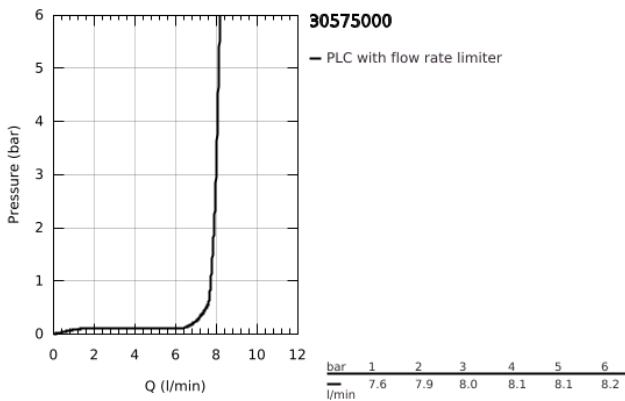

30 575 000 **BAUCLASSIC SINGLE-LEVER SINK MIXER 1/2"**

**PRODUCT DESCRIPTION**

- Colour: chrome
- low spout
- single hole installation
- GROHE LongLife finish
- GROHE SmoothControl 35 mm ceramic cartridge
- Protected Water Ways no contact of water with lead or nickel inside the tap
- swivel tubular spout
- swivel area 140°
- Easy Release Aerator for tool free replacement
- flexible connection hoses 3/8"
- metal fixation set
- min. recommended pressure 1.0 bar
- maximum flow rate (at 3 bar): 8 l/min

30 575 000 **BAUCLASSIC SINGLE-LEVER SINK MIXER 1/2"**

**SPARE PARTS**

- 1: Screw ring (Spare part-nr. 46815000)
- 2: Cartridge (Spare part-nr. 46374000)
- 3: Flow straightener (Spare part-nr. 48265000)
- 4: Support plate (Spare part-nr. 05334000)
- 5: Shank fastening assembly (Spare part-nr. 48384000)
- 6: Socket spanner (Spare part-nr. 19332000)\*