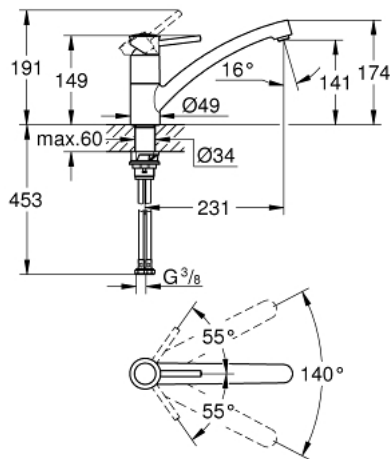

30 575 000 **BAUCLASSIC SINGLE-LEVER SINK MIXER 1/2"**

**PRODUCT DESCRIPTION**

- Colour: chrome
- low spout
- single hole installation
- GROHE LongLife finish
- GROHE SmoothControl 35 mm ceramic cartridge
- Protected Water Ways no contact of water with lead or nickel inside the tap
- swivel tubular spout
- swivel area 140°
- Easy Release Aerator for tool free replacement
- flexible connection hoses 3/8"
- metal fixation set
- min. recommended pressure 1.0 bar
- maximum flow rate (at 3 bar): 8 l/min

30 575 000 **BAUCLASSIC SINGLE-LEVER SINK MIXER 1/2"**

**SPARE PARTS**

- 1: Screw ring (Spare part-nr. 46815000)
- 2: Cartridge (Spare part-nr. 46374000)
- 3: Flow straightener (Spare part-nr. 48265000)
- 4: Support plate (Spare part-nr. 05334000)
- 5: Shank fastening assembly (Spare part-nr. 48384000)
- 6: Socket spanner (Spare part-nr. 19332000)\*