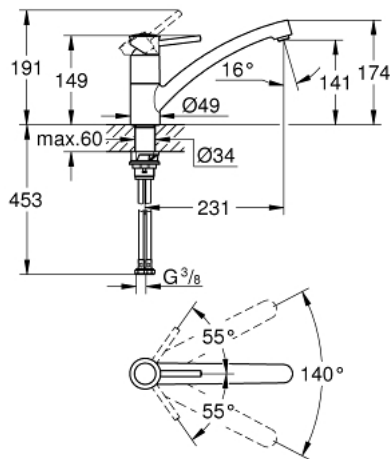

30 575 000 **BAUCLASSIC SINGLE-LEVER SINK MIXER 1/2"**

PRODUCT DESCRIPTION

- Colour: chrome
- low spout
- single hole installation
- GROHE LongLife finish
- GROHE SmoothControl 35 mm ceramic cartridge
- Protected Water Ways no contact of water with lead or nickel inside the tap
- swivel tubular spout
- swivel area 140°
- Easy Release Aerator for tool free replacement
- flexible connection hoses 3/8"
- metal fixation set
- min. recommended pressure 1.0 bar
- maximum flow rate (at 3 bar): 8 l/min

30 575 000 **BAUCLASSIC SINGLE-LEVER SINK MIXER 1/2"**

SPARE PARTS

- 1: Screw ring (Spare part-nr. 46815000)
- 2: Cartridge (Spare part-nr. 46374000)
- 3: Flow straightener (Spare part-nr. 48265000)
- 4: Support plate (Spare part-nr. 05334000)
- 5: Shank fastening assembly (Spare part-nr. 48384000)
- 6: Socket spanner (Spare part-nr. 19332000)*