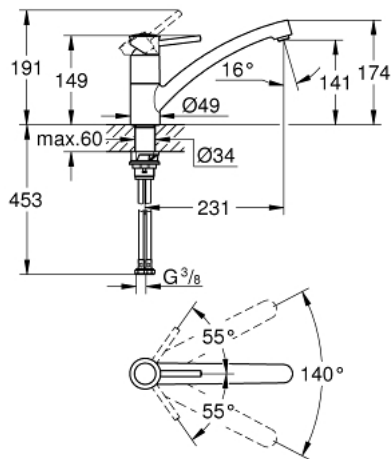

30 575 000 BAUCLASSIC SINGLE-LEVER SINK MIXER 1/2"

PRODUCT DESCRIPTION

- Tyc: Chrome
- low spout
- single hole installation
- GROHE LongLife finish
- GROHE SmoothControl 35 mm ceramic cartridge
- Protected Water Ways no contact of water with lead or nickel inside the tap
- swivel tubular spout
- swivel area 140°
- Easy Release Aerator for tool free replacement
- flexible connection hoses 3/8"
- metal fixation set
- min. recommended pressure 1.0 bar
- maximum flow rate (at 3 bar): 8 l/min

30 575 000 **BAUCLASSIC SINGLE-LEVER SINK MIXER 1/2"**

SPARE PARTS

- 1: Screw ring (Spare part-nr. 46815000)
- 2: Cartridge (Spare part-nr. 46374000)
- 3: Flow straightener (Spare part-nr. 48265000)
- 4: Support plate (Spare part-nr. 05334000)
- 5: Shank fastening assembly (Spare part-nr. 48384000)
- 6: Socket spanner (Spare part-nr. 19332000)*