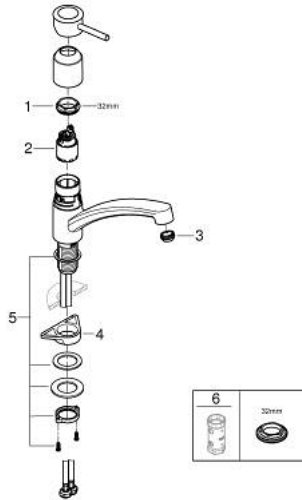

30 575 000 BAUCLASSIC SINGLE-LEVER SINK MIXER 1/2"

PRODUCT DESCRIPTION

- Tyc: Chrome
- low spout
- single hole installation
- GROHE LongLife finish
- GROHE SmoothControl 35 mm ceramic cartridge
- Protected Water Ways no contact of water with lead or nickel inside the tap
- swivel tubular spout
- swivel area 140°
- Easy Release Aerator for tool free replacement
- flexible connection hoses 3/8"
- metal fixation set
- min. recommended pressure 1.0 bar
- maximum flow rate (at 3 bar): 8 l/min

30 575 000 **BAUCLASSIC SINGLE-LEVER SINK MIXER 1/2"**

SPARE PARTS

- 1: Screw ring (Spare part-nr. 46815000)
- 2: Cartridge (Spare part-nr. 46374000)
- 3: Flow straightener (Spare part-nr. 48265000)
- 4: Support plate (Spare part-nr. 05334000)
- 5: Shank fastening assembly (Spare part-nr. 48384000)
- 6: Socket spanner (Spare part-nr. 19332000)*