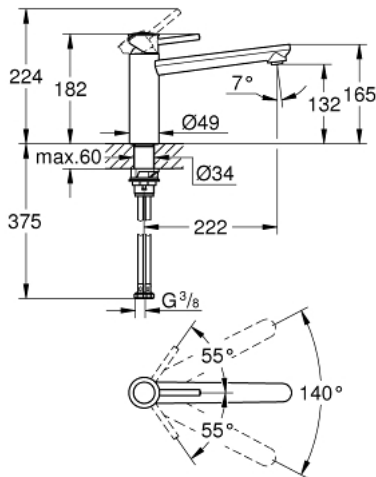

30 576 000 **BAUCLASSIC SINGLE-LEVER SINK MIXER 1/2"**

PRODUCT DESCRIPTION

- Colour: chrome
- medium spout
- single hole installation
- GROHE LongLife finish
- GROHE SmoothControl 35 mm ceramic cartridge
- Protected Water Ways no contact of water with lead or nickel inside the tap
- swivel tubular spout
- swivel area 140°
- Easy Release Aerator for tool free replacement
- flexible connection hoses 3/8"
- metal fixation set
- min. recommended pressure 1.0 bar