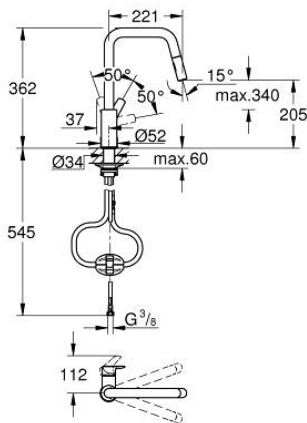

30 619 GN0 EUROSMART SINGLE-LEVER SINK MIXER 1/2"

PRODUCT DESCRIPTION

- Colour: brushed cool sunrise
- high spout
- single hole installation
- GROHE LongLife finish
- GROHE SilkMove 28 mm ceramic cartridge
- flow straightener
- with integrated temperature limiter
- Pull-Out spout for greater flexibility
- Dual Spray - switch between laminar spray and SpeedClean shower jet using diverter
- automatic return to laminar spray
- adjustable flow rate limiter
- swivel cast spout
- swivel area 360°
- Protected Water Ways no contact of water with lead or nickel inside the tap
- flexible connection hoses 3/8"
- metal fixation set
- protected against backflow
- maximum flow rate (at 3 bar): 7 l/min
- professional exclusive

30 619 GN0 EUROSMART SINGLE-LEVER SINK MIXER 1/2"

SPARE PARTS

- 1: lever (Spare part-nr. 48531GN0)
- 2: Cartridge (Spare part-nr. 46963000)
- 3: Hose for sink mixer with pull-out dual spray or mousseur (Spare part-nr. 48293000)
- 4: Pull-Out spray (Spare part-nr. 48416GN0)
- 4.1: Non-return valve (Spare part-nr. 08565000)
- 4.2: Flow straightener (Spare part-nr. 48347000)
- 5: Support plate (Spare part-nr. 05334000)
- 6: Shank fastening assembly (Spare part-nr. 48384000)