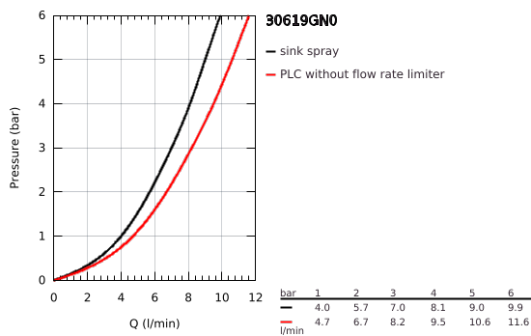

30 619 GN0 EUROSMART SINGLE-LEVER SINK MIXER 1/2"

PRODUCT DESCRIPTION

- Colour: brushed cool sunrise
- high spout
- single hole installation
- GROHE LongLife finish
- GROHE SilkMove 28 mm ceramic cartridge
- flow straightener
- with integrated temperature limiter
- Pull-Out spout for greater flexibility
- Dual Spray - switch between laminar spray and SpeedClean shower jet using diverter
- automatic return to laminar spray
- adjustable flow rate limiter
- swivel cast spout
- swivel area 360°
- Protected Water Ways no contact of water with lead or nickel inside the tap
- flexible connection hoses 3/8"
- metal fixation set
- protected against backflow
- maximum flow rate (at 3 bar): 7 l/min
- professional exclusive

30 619 GN0 EUROSMART SINGLE-LEVER SINK MIXER 1/2"

SPARE PARTS

- 1: lever (Spare part-nr. 48531GN0)
- 2: Cartridge (Spare part-nr. 46963000)
- 3: Hose for sink mixer with pull-out dual spray or mousseur (Spare part-nr. 48293000)
- 4: Pull-Out spray (Spare part-nr. 48416GN0)
- 4.1: Non-return valve (Spare part-nr. 08565000)
- 4.2: Flow straightener (Spare part-nr. 48347000)
- 5: Support plate (Spare part-nr. 05334000)
- 6: Shank fastening assembly (Spare part-nr. 48384000)