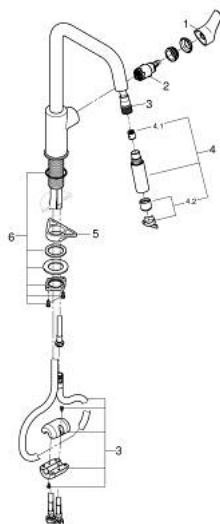

30 619 GN0 EUROSMART SINGLE-LEVER SINK MIXER 1/2"

PRODUCT DESCRIPTION

- Colour: brushed cool sunrise
- high spout
- single hole installation
- GROHE LongLife finish
- GROHE SilkMove 28 mm ceramic cartridge
- flow straightener
- with integrated temperature limiter
- Pull-Out spout for greater flexibility
- Dual Spray - switch between laminar spray and SpeedClean shower jet using diverter
- automatic return to laminar spray
- adjustable flow rate limiter
- swivel cast spout
- swivel area 360°
- Protected Water Ways no contact of water with lead or nickel inside the tap
- flexible connection hoses 3/8"
- metal fixation set
- protected against backflow
- maximum flow rate (at 3 bar): 7 l/min
- professional exclusive

30 619 GN0 EUROSMART SINGLE-LEVER SINK MIXER 1/2"

SPARE PARTS

- 1: lever (Spare part-nr. 48531GN0)
- 2: Cartridge (Spare part-nr. 46963000)
- 3: Hose for sink mixer with pull-out dual spray or mousseur (Spare part-nr. 48293000)
- 4: Pull-Out spray (Spare part-nr. 48416GN0)
- 4.1: Non-return valve (Spare part-nr. 08565000)
- 4.2: Flow straightener (Spare part-nr. 48347000)
- 5: Support plate (Spare part-nr. 05334000)
- 6: Shank fastening assembly (Spare part-nr. 48384000)