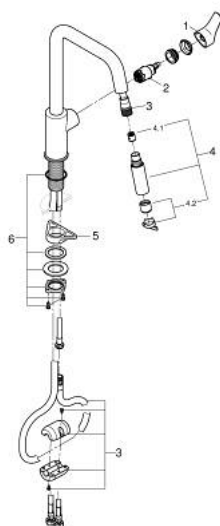

30 619 GN0 EUROSMART SINGLE-LEVER SINK MIXER 1/2"

PRODUCT DESCRIPTION

- Tyc: brushed cool sunrise
- high spout
- single hole installation
- GROHE LongLife finish
- GROHE SilkMove 28 mm ceramic cartridge
- flow straightener
- with integrated temperature limiter
- Pull-Out spout for greater flexibility
- Dual Spray - switch between laminar spray and SpeedClean shower jet using diverter
- automatic return to laminar spray
- adjustable flow rate limiter
- swivel cast spout
- swivel area 360°
- Protected Water Ways no contact of water with lead or nickel inside the tap
- flexible connection hoses 3/8"
- metal fixation set
- protected against backflow
- maximum flow rate (at 3 bar): 7 l/min
- professional exclusive

30 619 GN0 EUROSMART SINGLE-LEVER SINK MIXER 1/2"

SPARE PARTS

- 1: lever (Spare part-nr. 48531GN0)
- 2: Cartridge (Spare part-nr. 46963000)
- 3: Hose for sink mixer with pull-out dual spray or mousseur (Spare part-nr. 48293000)
- 4: Pull-Out spray (Spare part-nr. 48416GN0)
- 4.1: Non-return valve (Spare part-nr. 08565000)
- 4.2: Flow straightener (Spare part-nr. 48347000)
- 5: Support plate (Spare part-nr. 05334000)
- 6: Shank fastening assembly (Spare part-nr. 48384000)