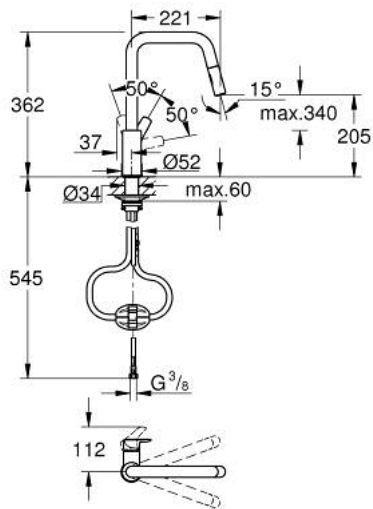

30 619 GN0 EUROSMART SINGLE-LEVER SINK MIXER 1/2"

PRODUCT DESCRIPTION

- Tyc: brushed cool sunrise
- high spout
- single hole installation
- GROHE LongLife finish
- GROHE SilkMove 28 mm ceramic cartridge
- flow straightener
- with integrated temperature limiter
- Pull-Out spout for greater flexibility
- Dual Spray - switch between laminar spray and SpeedClean shower jet using diverter
- automatic return to laminar spray
- adjustable flow rate limiter
- swivel cast spout
- swivel area 360°
- Protected Water Ways no contact of water with lead or nickel inside the tap
- flexible connection hoses 3/8"
- metal fixation set
- protected against backflow
- maximum flow rate (at 3 bar): 7 l/min
- professional exclusive

30 619 GN0 EUROSMART SINGLE-LEVER SINK MIXER 1/2"

SPARE PARTS

- 1: lever (Spare part-nr. 48531GN0)
- 2: Cartridge (Spare part-nr. 46963000)
- 3: Hose for sink mixer with pull-out dual spray or mousseur (Spare part-nr. 48293000)
- 4: Pull-Out spray (Spare part-nr. 48416GN0)
- 4.1: Non-return valve (Spare part-nr. 08565000)
- 4.2: Flow straightener (Spare part-nr. 48347000)
- 5: Support plate (Spare part-nr. 05334000)
- 6: Shank fastening assembly (Spare part-nr. 48384000)