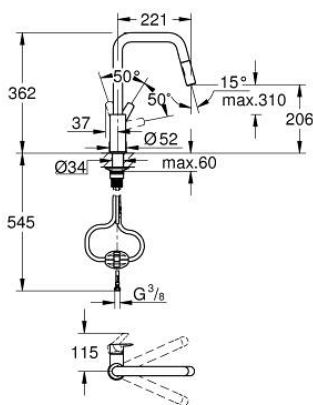

30 631 GN0 START SINGLE-LEVER SINK MIXER 1/2"

PRODUCT DESCRIPTION

- Colour: brushed cool sunrise
- high spout
- single hole installation
- GROHE LongLife finish
- GROHE SilkMove 28 mm ceramic cartridge
- flow straightener
- with integrated temperature limiter
- Pull-Out spout for greater flexibility
- Dual Spray - switch between laminar spray and SpeedClean shower jet using diverter
- automatic return to laminar spray
- adjustable flow rate limiter
- swivel cast spout
- swivel area 360°
- Protected Water Ways no contact of water with lead or nickel inside the tap
- flexible connection hoses 3/8"
- QuickMount included
- protected against backflow

30 631 GN0 **START SINGLE-LEVER SINK MIXER 1/2"**

SPARE PARTS

- 1: Cartridge (Spare part-nr. 46963000)
- 2: Hose for sink mixer with pull-out dual spray or mousseur (Spare part-nr. 48293000)
- 3: Pull-Out spray (Spare part-nr. 48416GN0)
- 3.1: Non-return valve (Spare part-nr. 08565000)
- 3.2: Flow straightener (Spare part-nr. 48347000)
- 4: Support plate (Spare part-nr. 05334000)
- 5: Mounting set (Spare part-nr. 48477000)