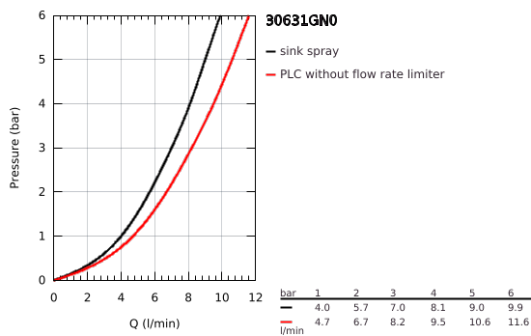

30 631 GN0 START SINGLE-LEVER SINK MIXER 1/2"

PRODUCT DESCRIPTION

- Colour: brushed cool sunrise
- high spout
- single hole installation
- GROHE LongLife finish
- GROHE SilkMove 28 mm ceramic cartridge
- flow straightener
- with integrated temperature limiter
- Pull-Out spout for greater flexibility
- Dual Spray - switch between laminar spray and SpeedClean shower jet using diverter
- automatic return to laminar spray
- adjustable flow rate limiter
- swivel cast spout
- swivel area 360°
- Protected Water Ways no contact of water with lead or nickel inside the tap
- flexible connection hoses 3/8"
- QuickMount included
- protected against backflow

30 631 GN0 **START SINGLE-LEVER SINK MIXER 1/2"**

SPARE PARTS

- 1: Cartridge (Spare part-nr. 46963000)
- 2: Hose for sink mixer with pull-out dual spray or mousseur (Spare part-nr. 48293000)
- 3: Pull-Out spray (Spare part-nr. 48416GN0)
- 3.1: Non-return valve (Spare part-nr. 08565000)
- 3.2: Flow straightener (Spare part-nr. 48347000)
- 4: Support plate (Spare part-nr. 05334000)
- 5: Mounting set (Spare part-nr. 48477000)