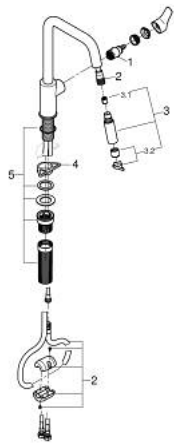

30 631 GN0 START SINGLE-LEVER SINK MIXER 1/2"

PRODUCT DESCRIPTION

- Colour: brushed cool sunrise
- high spout
- single hole installation
- GROHE LongLife finish
- GROHE SilkMove 28 mm ceramic cartridge
- flow straightener
- with integrated temperature limiter
- Pull-Out spout for greater flexibility
- Dual Spray - switch between laminar spray and SpeedClean shower jet using diverter
- automatic return to laminar spray
- adjustable flow rate limiter
- swivel cast spout
- swivel area 360°
- Protected Water Ways no contact of water with lead or nickel inside the tap
- flexible connection hoses 3/8"
- QuickMount included
- protected against backflow

30 631 GN0 **START SINGLE-LEVER SINK MIXER 1/2"**

SPARE PARTS

- 1: Cartridge (Spare part-nr. 46963000)
- 2: Hose for sink mixer with pull-out dual spray or mousseur (Spare part-nr. 48293000)
- 3: Pull-Out spray (Spare part-nr. 48416GN0)
- 3.1: Non-return valve (Spare part-nr. 08565000)
- 3.2: Flow straightener (Spare part-nr. 48347000)
- 4: Support plate (Spare part-nr. 05334000)
- 5: Mounting set (Spare part-nr. 48477000)