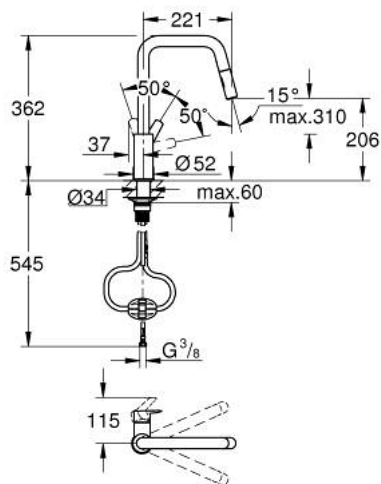

30 631 GN0 START SINGLE-LEVER SINK MIXER 1/2"

PRODUCT DESCRIPTION

- Tyc: brushed cool sunrise
- high spout
- single hole installation
- GROHE LongLife finish
- GROHE SilkMove 28 mm ceramic cartridge
- flow straightener
- with integrated temperature limiter
- Pull-Out spout for greater flexibility
- Dual Spray - switch between laminar spray and SpeedClean shower jet using diverter
- automatic return to laminar spray
- adjustable flow rate limiter
- swivel cast spout
- swivel area 360°
- Protected Water Ways no contact of water with lead or nickel inside the tap
- flexible connection hoses 3/8"
- QuickMount included
- protected against backflow

30 631 GN0 **START SINGLE-LEVER SINK MIXER 1/2"**

SPARE PARTS

- 1: Cartridge (Spare part-nr. 46963000)
- 2: Hose for sink mixer with pull-out dual spray or mousseur (Spare part-nr. 482 93000)
- 3: Pull-Out spray (Spare part-nr. 48416GN0)
- 3.1: Non-return valve (Spare part-nr. 08565000)
- 3.2: Flow straightener (Spare part-nr. 48347000)
- 4: Support plate (Spare part-nr. 05334000)
- 5: Mounting set (Spare part-nr. 48477000)