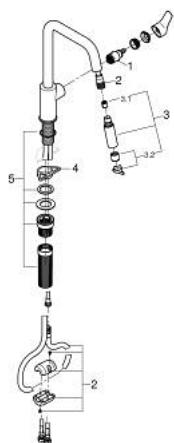

30 631 GN0 START SINGLE-LEVER SINK MIXER 1/2"

PRODUCT DESCRIPTION

- Tyc: brushed cool sunrise
- high spout
- single hole installation
- GROHE LongLife finish
- GROHE SilkMove 28 mm ceramic cartridge
- flow straightener
- with integrated temperature limiter
- Pull-Out spout for greater flexibility
- Dual Spray - switch between laminar spray and SpeedClean shower jet using diverter
- automatic return to laminar spray
- adjustable flow rate limiter
- swivel cast spout
- swivel area 360°
- Protected Water Ways no contact of water with lead or nickel inside the tap
- flexible connection hoses 3/8"
- QuickMount included
- protected against backflow

30 631 GN0 **START SINGLE-LEVER SINK MIXER 1/2"**

SPARE PARTS

- 1: Cartridge (Spare part-nr. 46963000)
- 2: Hose for sink mixer with pull-out dual spray or mousseur (Spare part-nr. 482 93000)
- 3: Pull-Out spray (Spare part-nr. 48416GN0)
- 3.1: Non-return valve (Spare part-nr. 08565000)
- 3.2: Flow straightener (Spare part-nr. 48347000)
- 4: Support plate (Spare part-nr. 05334000)
- 5: Mounting set (Spare part-nr. 48477000)