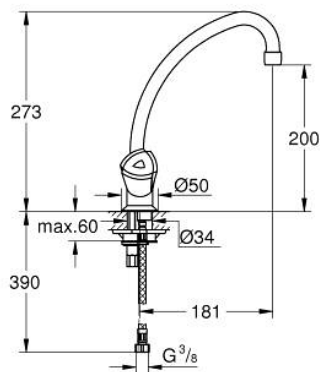

## 31 072 000 COSTA L SINGLE-HOLE SINK MIXER

### PRODUCT DESCRIPTION

- Colour: chrome
- ABS handles
- heat insulated
- GROHE LongLife finish
- Protected Water Ways no contact of water with lead or nickel inside the tap
- GROHE Long-Life headparts
- mousseur
- swivel tubular spout, swivel area 360°
- flexible connection hoses 3/8"
- QuickMount included

31 072 000 **COSTA L SINGLE-HOLE SINK MIXER**

**SPARE PARTS**

- 1: ABS handle 1/2" (Spare part-nr. 45970000)
- 2: Headpart 1/2" (Spare part-nr. 07146000)
- 3: Tubular swivel spout (Spare part-nr. 13073000)
- 3.1: Mousseur (Spare part-nr. 13928000)
- 3.2: O-ring dia. 12x2 mm (Spare part-nr. 0128000M)