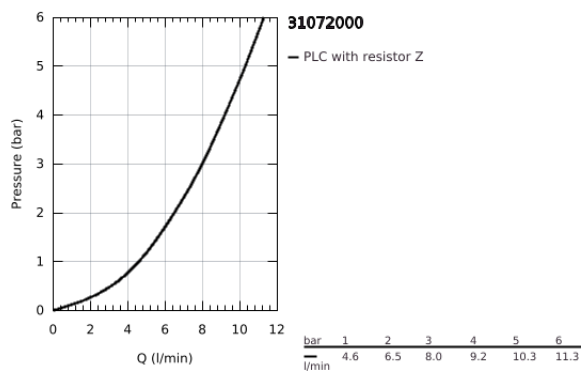

## 31 072 000 COSTA L SINGLE-HOLE SINK MIXER

### PRODUCT DESCRIPTION

- Colour: chrome
- ABS handles
- heat insulated
- GROHE LongLife finish
- Protected Water Ways no contact of water with lead or nickel inside the tap
- GROHE Long-Life headparts
- mousseur
- swivel tubular spout, swivel area 360°
- flexible connection hoses 3/8"
- QuickMount included

31 072 000 **COSTA L SINGLE-HOLE SINK MIXER**

**SPARE PARTS**

- 1: ABS handle 1/2" (Spare part-nr. 45970000)
- 2: Headpart 1/2" (Spare part-nr. 07146000)
- 3: Tubular swivel spout (Spare part-nr. 13073000)
- 3.1: Mousseur (Spare part-nr. 13928000)
- 3.2: O-ring dia. 12x2 mm (Spare part-nr. 0128000M)