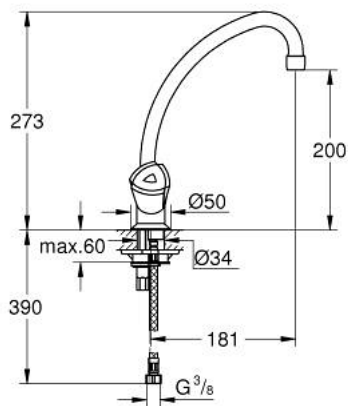

31 072 000 **COSTA L SINGLE-HOLE SINK MIXER**

**PRODUCT DESCRIPTION**

- Tyc: Chrome
- ABS handles
- heat insulated
- GROHE LongLife finish
- Protected Water Ways no contact of water with lead or nickel inside the tap
- GROHE Long-Life headparts
- mousseur
- swivel tubular spout, swivel area 360°
- flexible connection hoses 3/8"
- QuickMount included

31 072 000 **COSTA L SINGLE-HOLE SINK MIXER**

**SPARE PARTS**

- 1: ABS handle 1/2" (Spare part-nr. 45970000)
- 2: Headpart 1/2" (Spare part-nr. 07146000)
- 3: Tubular swivel spout (Spare part-nr. 13073000)
- 3.1: Mousseur (Spare part-nr. 13928000)
- 3.2: O-ring Ø 12 x Ø 2 (Spare part-nr. 0128000M)