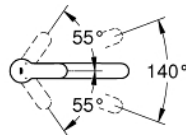

31 124 002 **EUROSTYLE COSMOPOLITAN SINGLE-LEVER SINK MIXER 1/2"**

PRODUCT DESCRIPTION

- Colour: chrome
- medium spout
- single hole installation
- GROHE LongLife finish
- GROHE SilkMove 35 mm ceramic cartridge
- mousseur
- adjustable flow rate limiter
- swivel tubular spout
- swivel area 140°
- flexible connection hoses
- rapid installation system

31 124 002 EUROSTYLE COSMOPOLITAN SINGLE-LEVER SINK MIXER 1/2"

SPARE PARTS

- 1: Lever (Spare part-nr. 46726000)
 - 2: Cap (Spare part-nr. 46492000)
 - 3: Screw ring (Spare part-nr. 46815000)
 - 4: Cartridge (Spare part-nr. 46374000)
 - 5: Mousseur (Spare part-nr. 13929000)
 - 6: Seal kit (Spare part-nr. 46760000)
 - 7: Shank mounting kit (Spare part-nr. 46671000)
 - 8: Mounting wrench (Spare part-nr. 19017000)*
 - 9: Socket spanner (Spare part-nr. 19332000)*
- * Optional accessories