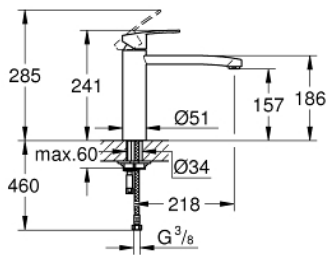

31 124 002 **EUROSTYLE COSMOPOLITAN SINGLE-LEVER SINK MIXER 1/2"**

PRODUCT DESCRIPTION

- Colour: chrome
- medium spout
- single hole installation
- GROHE LongLife finish
- GROHE SilkMove 35 mm ceramic cartridge
- mousseur
- adjustable flow rate limiter
- swivel tubular spout
- swivel area 140°
- flexible connection hoses
- rapid installation system

31 124 002 EUROSTYLE COSMOPOLITAN SINGLE-LEVER SINK MIXER 1/2"

SPARE PARTS

- 1: Lever (Spare part-nr. 46726000)
 - 2: Cap (Spare part-nr. 46492000)
 - 3: Screw ring (Spare part-nr. 46815000)
 - 4: Cartridge (Spare part-nr. 46374000)
 - 5: Mousseur (Spare part-nr. 13929000)
 - 6: Seal kit (Spare part-nr. 46760000)
 - 7: Shank mounting kit (Spare part-nr. 46671000)
 - 8: Mounting wrench (Spare part-nr. 19017000)*
 - 9: Socket spanner (Spare part-nr. 19332000)*
- * Optional accessories