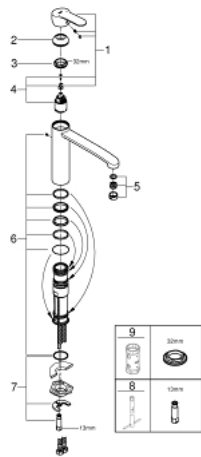

31 124 002 **EUROSTYLE COSMOPOLITAN SINGLE-LEVER SINK MIXER 1/2"**

PRODUCT DESCRIPTION

- Colour: chrome
- medium spout
- single hole installation
- GROHE LongLife finish
- GROHE SilkMove 35 mm ceramic cartridge
- mousseur
- adjustable flow rate limiter
- swivel tubular spout
- swivel area 140°
- flexible connection hoses
- rapid installation system

31 124 002 EUROSTYLE COSMOPOLITAN SINGLE-LEVER SINK MIXER 1/2"

SPARE PARTS

- 1: Lever (Spare part-nr. 46726000)
 - 2: Cap (Spare part-nr. 46492000)
 - 3: Screw ring (Spare part-nr. 46815000)
 - 4: Cartridge (Spare part-nr. 46374000)
 - 5: Mousseur (Spare part-nr. 13929000)
 - 6: Seal kit (Spare part-nr. 46760000)
 - 7: Shank mounting kit (Spare part-nr. 46671000)
 - 8: Mounting wrench (Spare part-nr. 19017000)*
 - 9: Socket spanner (Spare part-nr. 19332000)*
- * Optional accessories