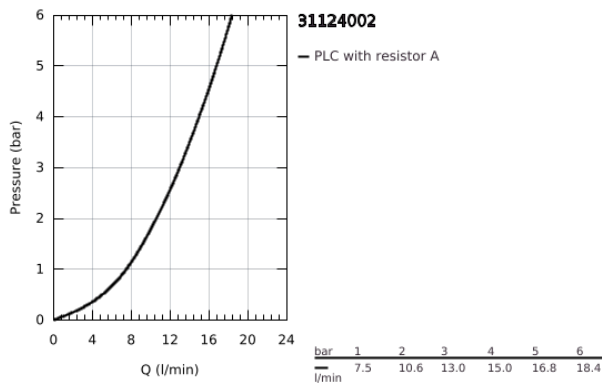

31 124 002 **EUROSTYLE COSMOPOLITAN SINGLE-LEVER SINK MIXER 1/2"**

PRODUCT DESCRIPTION

- Colour: chrome
- medium spout
- single hole installation
- GROHE LongLife finish
- GROHE SilkMove 35 mm ceramic cartridge
- mousseur
- adjustable flow rate limiter
- swivel tubular spout
- swivel area 140°
- flexible connection hoses
- rapid installation system

31 124 002 EUROSTYLE COSMOPOLITAN SINGLE-LEVER SINK MIXER 1/2"

SPARE PARTS

- 1: Lever (Spare part-nr. 46726000)
 - 2: Cap (Spare part-nr. 46492000)
 - 3: Screw ring (Spare part-nr. 46815000)
 - 4: Cartridge (Spare part-nr. 46374000)
 - 5: Mousseur (Spare part-nr. 13929000)
 - 6: Seal kit (Spare part-nr. 46760000)
 - 7: Shank mounting kit (Spare part-nr. 46671000)
 - 8: Mounting wrench (Spare part-nr. 19017000)*
 - 9: Socket spanner (Spare part-nr. 19332000)*
- * Optional accessories