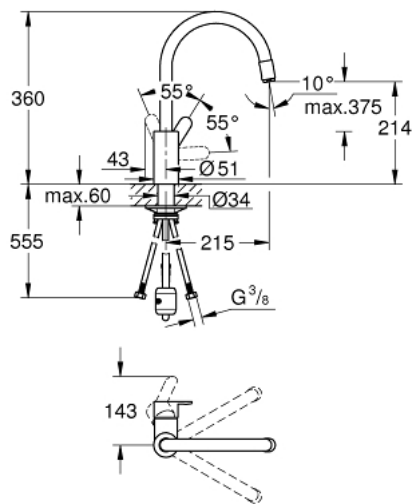

## 31 126 004 EUROSTYLE COSMOPOLITAN SINGLE-LEVER SINK MIXER 1/2"

### PRODUCT DESCRIPTION

- Tyc: Chrome
- high spout
- single hole installation
- GROHE LongLife finish
- GROHE SilkMove 35 mm ceramic cartridge
- Pull-Out spout for greater flexibility
- Easy Docking Function guarantees easy retraction and smooth docking back to the starting position
- Protected Water Ways no contact of water with lead or nickel inside the tap
- mousseur spray
- adjustable flow rate limiter
- swivel tubular spout, swivel area 360°
- protected against backflow
- flexible connection hoses
- metal fixation set

31 126 004 **EUROSTYLE COSMOPOLITAN SINGLE-LEVER SINK MIXER 1/2"**

**SPARE PARTS**

- 1: Lever (Spare part-nr. 46750000)
  - 2: Cartridge (Spare part-nr. 46374000)
  - 3: Hose for sink mixer with pull-out dual spray or mousseur (Spare part-nr. 48293000)
  - 4: Extractable shower (Spare part-nr. 46757000)
  - 4.1: Mousseur (Spare part-nr. 13929000)
  - 4.2: Non-return valve (Spare part-nr. 08565000)
  - 5: Shank fastening assembly (Spare part-nr. 48384000)
  - 6: Support plate (Spare part-nr. 05334000)
  - 7: Socket spanner (Spare part-nr. 19332000)\*
- \* Optional accessories