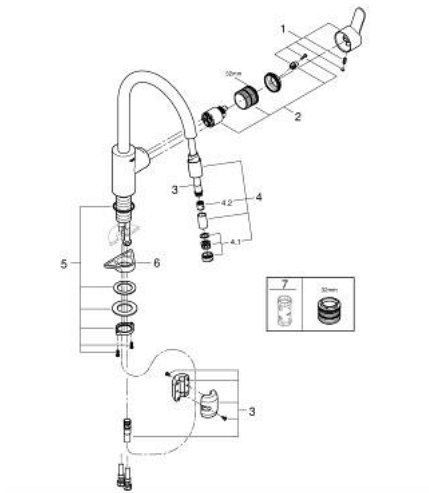

## 31 126 004 EUROSTYLE COSMOPOLITAN SINGLE-LEVER SINK MIXER 1/2"

### PRODUCT DESCRIPTION

- Tyc: Chrome
- high spout
- single hole installation
- GROHE LongLife finish
- GROHE SilkMove 35 mm ceramic cartridge
- Pull-Out spout for greater flexibility
- Easy Docking Function guarantees easy retraction and smooth docking back to the starting position
- Protected Water Ways no contact of water with lead or nickel inside the tap
- mousseur spray
- adjustable flow rate limiter
- swivel tubular spout, swivel area 360°
- protected against backflow
- flexible connection hoses
- metal fixation set

31 126 004 **EUROSTYLE COSMOPOLITAN SINGLE-LEVER SINK MIXER 1/2"**

**SPARE PARTS**

- 1: Lever (Spare part-nr. 46750000)
  - 2: Cartridge (Spare part-nr. 46374000)
  - 3: Hose for sink mixer with pull-out dual spray or mousseur (Spare part-nr. 48293000)
  - 4: Extractable shower (Spare part-nr. 46757000)
  - 4.1: Mousseur (Spare part-nr. 13929000)
  - 4.2: Non-return valve (Spare part-nr. 08565000)
  - 5: Shank fastening assembly (Spare part-nr. 48384000)
  - 6: Support plate (Spare part-nr. 05334000)
  - 7: Socket spanner (Spare part-nr. 19332000)\*
- \* Optional accessories