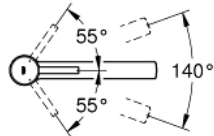

31 128 001 **CONCETTO SINGLE-LEVER SINK MIXER 1/2"**

**PRODUCT DESCRIPTION**

- Colour: chrome
- medium spout
- single hole installation
- GROHE LongLife finish
- GROHE SilkMove 35 mm ceramic cartridge
- mousseur
- adjustable flow rate limiter
- swivel cast spout
- swivel area 140°
- flexible connection hoses
- rapid installation system
- maximum flow rate (at 3 bar): 12 l/min
- min. recommended pressure 1.0 bar

31 128 001 **CONCETTO SINGLE-LEVER SINK MIXER 1/2"**

**SPARE PARTS**

- 1: Lever (Spare part-nr. 46822000)
  - 2: Cap (Spare part-nr. 46492000)
  - 3: Screw ring (Spare part-nr. 46815000)
  - 4: Cartridge (Spare part-nr. 46374000)
  - 5: Mousseur (Spare part-nr. 06574000)
  - 6: Seal kit (Spare part-nr. 46760000)
  - 7: Shank mounting kit (Spare part-nr. 46249000)
  - 8: Socket spanner (Spare part-nr. 19332000)\*
  - 9: Mounting wrench (Spare part-nr. 19017000)\*
- \* Optional accessories