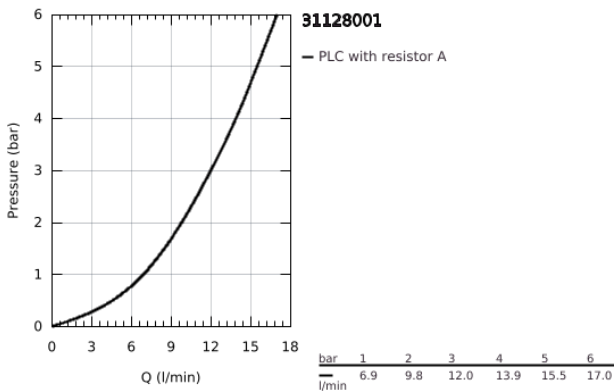

31 128 001 **CONCETTO SINGLE-LEVER SINK MIXER 1/2"**

**PRODUCT DESCRIPTION**

- Colour: chrome
- medium spout
- single hole installation
- GROHE LongLife finish
- GROHE SilkMove 35 mm ceramic cartridge
- mousseur
- adjustable flow rate limiter
- swivel cast spout
- swivel area 140°
- flexible connection hoses
- rapid installation system
- maximum flow rate (at 3 bar): 12 l/min
- min. recommended pressure 1.0 bar

31 128 001 **CONCETTO SINGLE-LEVER SINK MIXER 1/2"**

**SPARE PARTS**

- 1: Lever (Spare part-nr. 46822000)
  - 2: Cap (Spare part-nr. 46492000)
  - 3: Screw ring (Spare part-nr. 46815000)
  - 4: Cartridge (Spare part-nr. 46374000)
  - 5: Mousseur (Spare part-nr. 06574000)
  - 6: Seal kit (Spare part-nr. 46760000)
  - 7: Shank mounting kit (Spare part-nr. 46249000)
  - 8: Socket spanner (Spare part-nr. 19332000)\*
  - 9: Mounting wrench (Spare part-nr. 19017000)\*
- \* Optional accessories