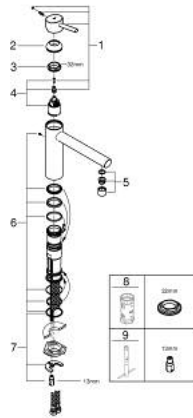

31 128 001 **CONCETTO SINGLE-LEVER SINK MIXER 1/2"**

**PRODUCT DESCRIPTION**

- Colour: chrome
- medium spout
- single hole installation
- GROHE LongLife finish
- GROHE SilkMove 35 mm ceramic cartridge
- mousseur
- adjustable flow rate limiter
- swivel cast spout
- swivel area 140°
- flexible connection hoses
- rapid installation system
- maximum flow rate (at 3 bar): 12 l/min
- min. recommended pressure 1.0 bar

31 128 001 **CONCETTO SINGLE-LEVER SINK MIXER 1/2"**

**SPARE PARTS**

- 1: Lever (Spare part-nr. 46822000)
  - 2: Cap (Spare part-nr. 46492000)
  - 3: Screw ring (Spare part-nr. 46815000)
  - 4: Cartridge (Spare part-nr. 46374000)
  - 5: Mousseur (Spare part-nr. 06574000)
  - 6: Seal kit (Spare part-nr. 46760000)
  - 7: Shank mounting kit (Spare part-nr. 46249000)
  - 8: Socket spanner (Spare part-nr. 19332000)\*
  - 9: Mounting wrench (Spare part-nr. 19017000)\*
- \* Optional accessories