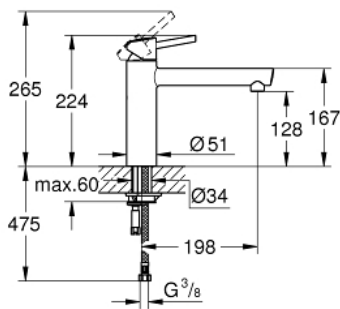

31 128 001 **CONCETTO SINGLE-LEVER SINK MIXER 1/2"**

**PRODUCT DESCRIPTION**

- Colour: chrome
- medium spout
- single hole installation
- GROHE LongLife finish
- GROHE SilkMove 35 mm ceramic cartridge
- mousseur
- adjustable flow rate limiter
- swivel cast spout
- swivel area 140°
- flexible connection hoses
- rapid installation system
- maximum flow rate (at 3 bar): 12 l/min
- min. recommended pressure 1.0 bar

31 128 001 **CONCETTO SINGLE-LEVER SINK MIXER 1/2"**

**SPARE PARTS**

- 1: Lever (Spare part-nr. 46822000)
  - 2: Cap (Spare part-nr. 46492000)
  - 3: Screw ring (Spare part-nr. 46815000)
  - 4: Cartridge (Spare part-nr. 46374000)
  - 5: Mousseur (Spare part-nr. 06574000)
  - 6: Seal kit (Spare part-nr. 46760000)
  - 7: Shank mounting kit (Spare part-nr. 46249000)
  - 8: Socket spanner (Spare part-nr. 19332000)\*
  - 9: Mounting wrench (Spare part-nr. 19017000)\*
- \* Optional accessories