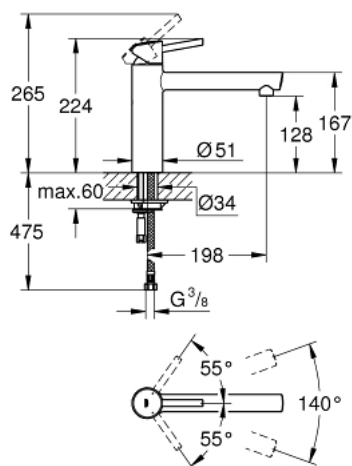

31 128 001 CONCETTO SINGLE-LEVER SINK MIXER 1/2"

PRODUCT DESCRIPTION

- Tyc: Chrome
- medium spout
- single hole installation
- GROHE LongLife finish
- GROHE SilkMove 35 mm ceramic cartridge
- mousseur
- adjustable flow rate limiter
- swivel cast spout
- swivel area 140°
- flexible connection hoses
- rapid installation system
- maximum flow rate (at 3 bar): 12 l/min
- min. recommended pressure 1.0 bar

31 128 001 **CONCETTO SINGLE-LEVER SINK MIXER 1/2"**

SPARE PARTS

- 1: Lever (Spare part-nr. 46822000)
 - 2: Cap (Spare part-nr. 46492000)
 - 3: Screw ring (Spare part-nr. 46815000)
 - 4: Cartridge (Spare part-nr. 46374000)
 - 5: Mousseur (Spare part-nr. 06574000)
 - 6: Seal kit (Spare part-nr. 46760000)
 - 7: Shank mounting kit (Spare part-nr. 46249000)
 - 8: Socket spanner (Spare part-nr. 19332000)*
 - 9: Mounting wrench (Spare part-nr. 19017000)*
- * Optional accessories