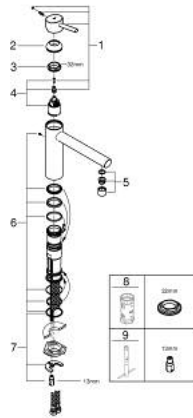

31 128 001 CONCETTO SINGLE-LEVER SINK MIXER 1/2"

PRODUCT DESCRIPTION

- Tyc: Chrome
- medium spout
- single hole installation
- GROHE LongLife finish
- GROHE SilkMove 35 mm ceramic cartridge
- mousseur
- adjustable flow rate limiter
- swivel cast spout
- swivel area 140°
- flexible connection hoses
- rapid installation system
- maximum flow rate (at 3 bar): 12 l/min
- min. recommended pressure 1.0 bar

31 128 001 **CONCETTO SINGLE-LEVER SINK MIXER 1/2"**

SPARE PARTS

- 1: Lever (Spare part-nr. 46822000)
 - 2: Cap (Spare part-nr. 46492000)
 - 3: Screw ring (Spare part-nr. 46815000)
 - 4: Cartridge (Spare part-nr. 46374000)
 - 5: Mousseur (Spare part-nr. 06574000)
 - 6: Seal kit (Spare part-nr. 46760000)
 - 7: Shank mounting kit (Spare part-nr. 46249000)
 - 8: Socket spanner (Spare part-nr. 19332000)*
 - 9: Mounting wrench (Spare part-nr. 19017000)*
- * Optional accessories